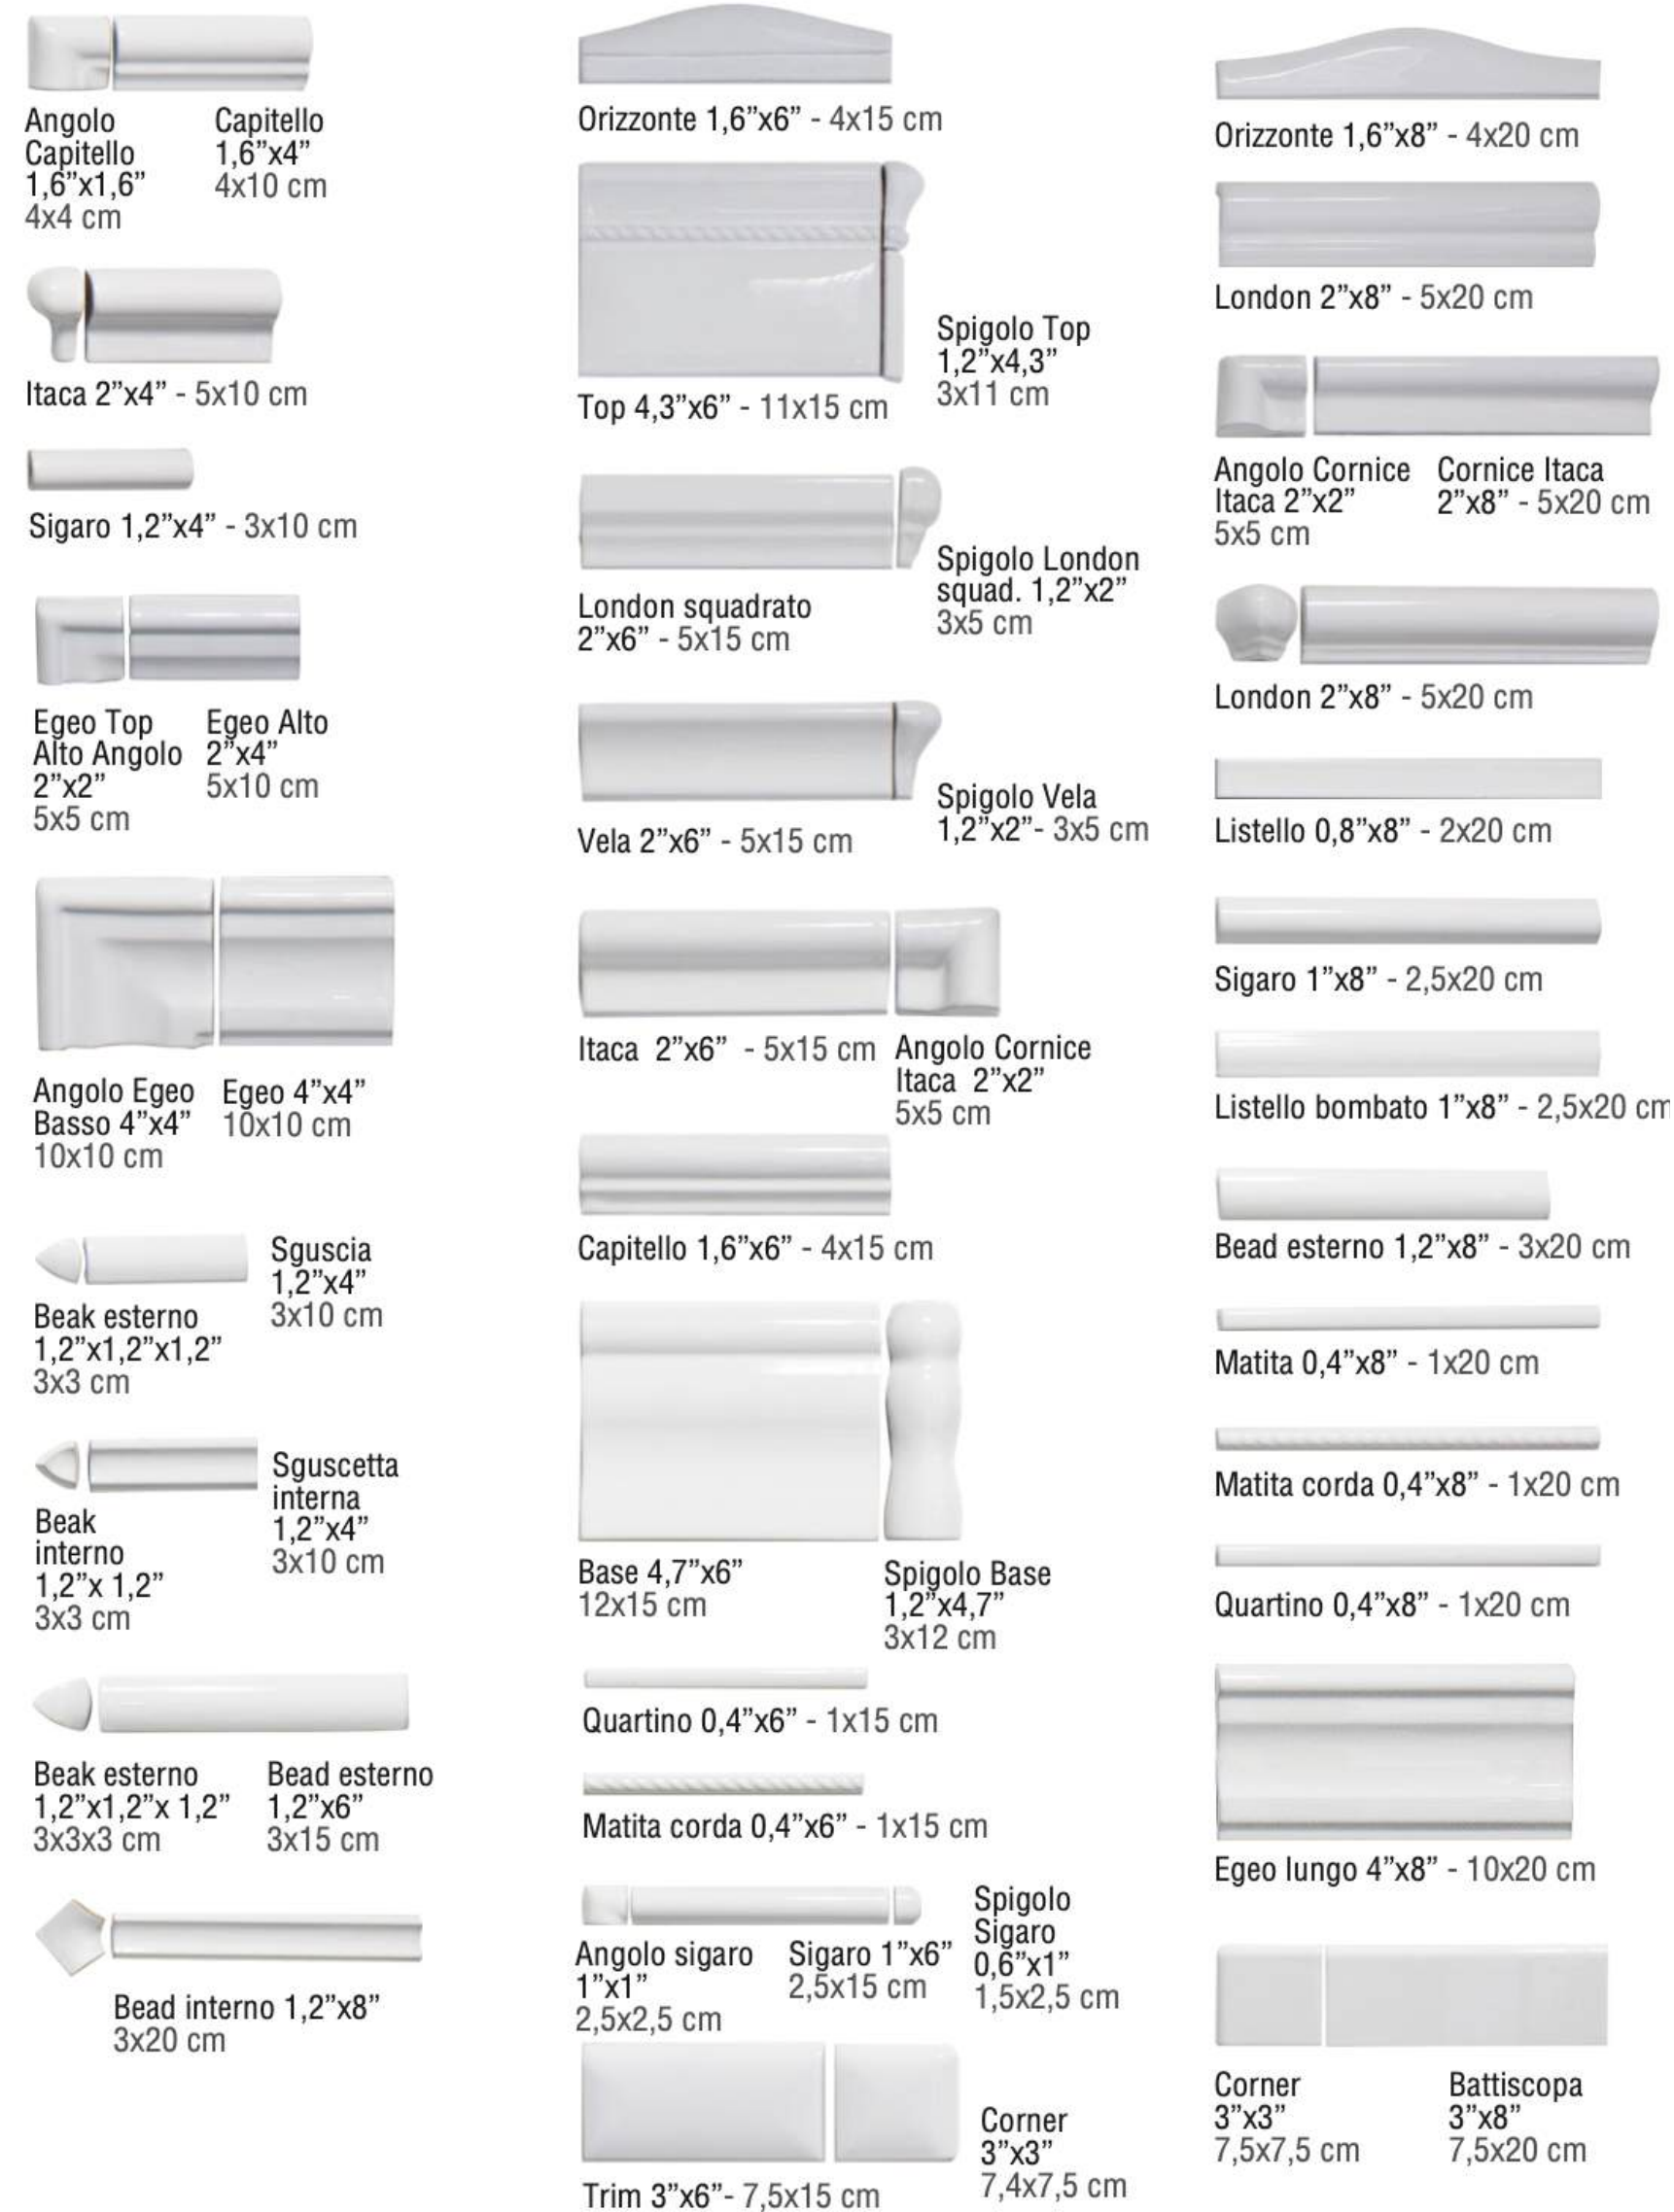

SCEGLI I NOSTRI PEZZI SPECIALI PER RIFINIRE IL RIVESTIMENTO CON CURA E ATTENZIONE AI DETTAGLI

CHOOSE OUR TRIM PIECES TO FINISH YOUR TILING WITH CARE AND ATTENTION TO DETAIL.