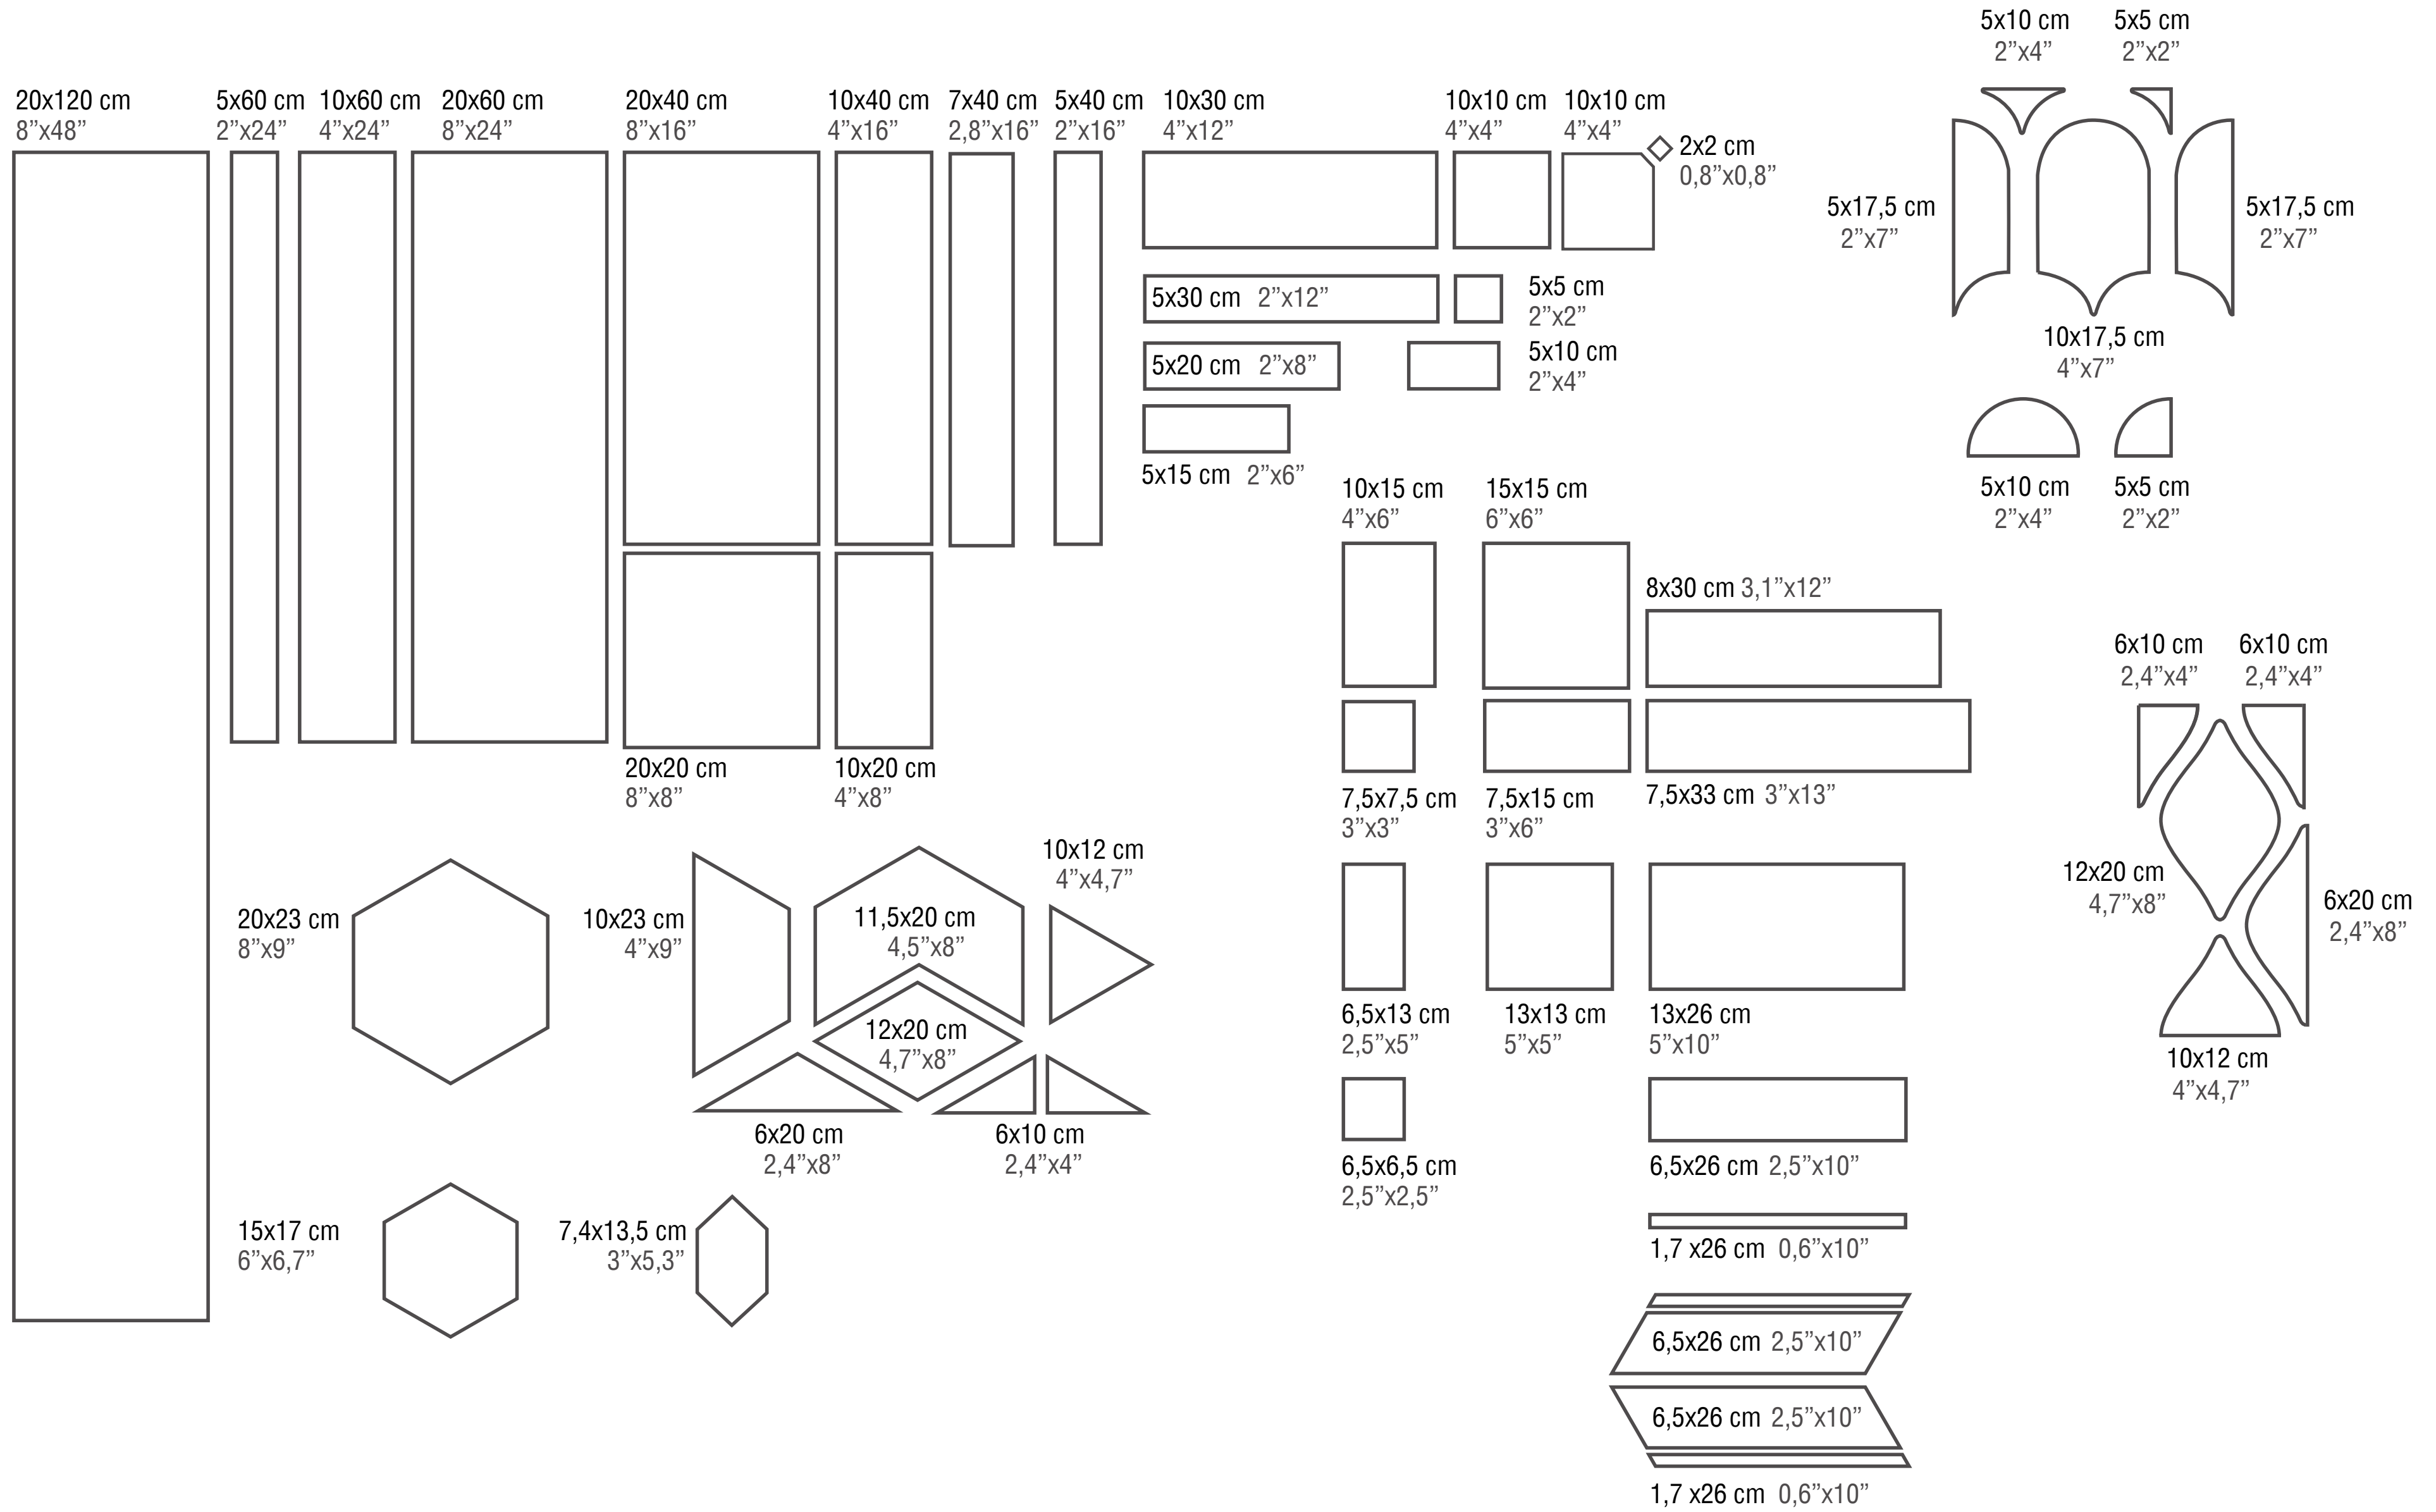

SCEGLI UN FORMATO PLAIN

CHOOSE A PLAIN SIZE