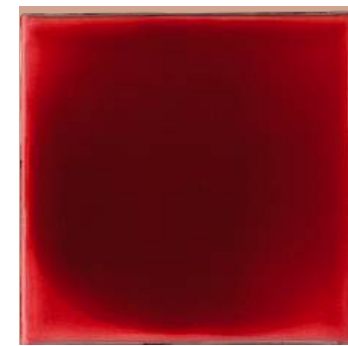

PRUGNA CRISTALLINA
C