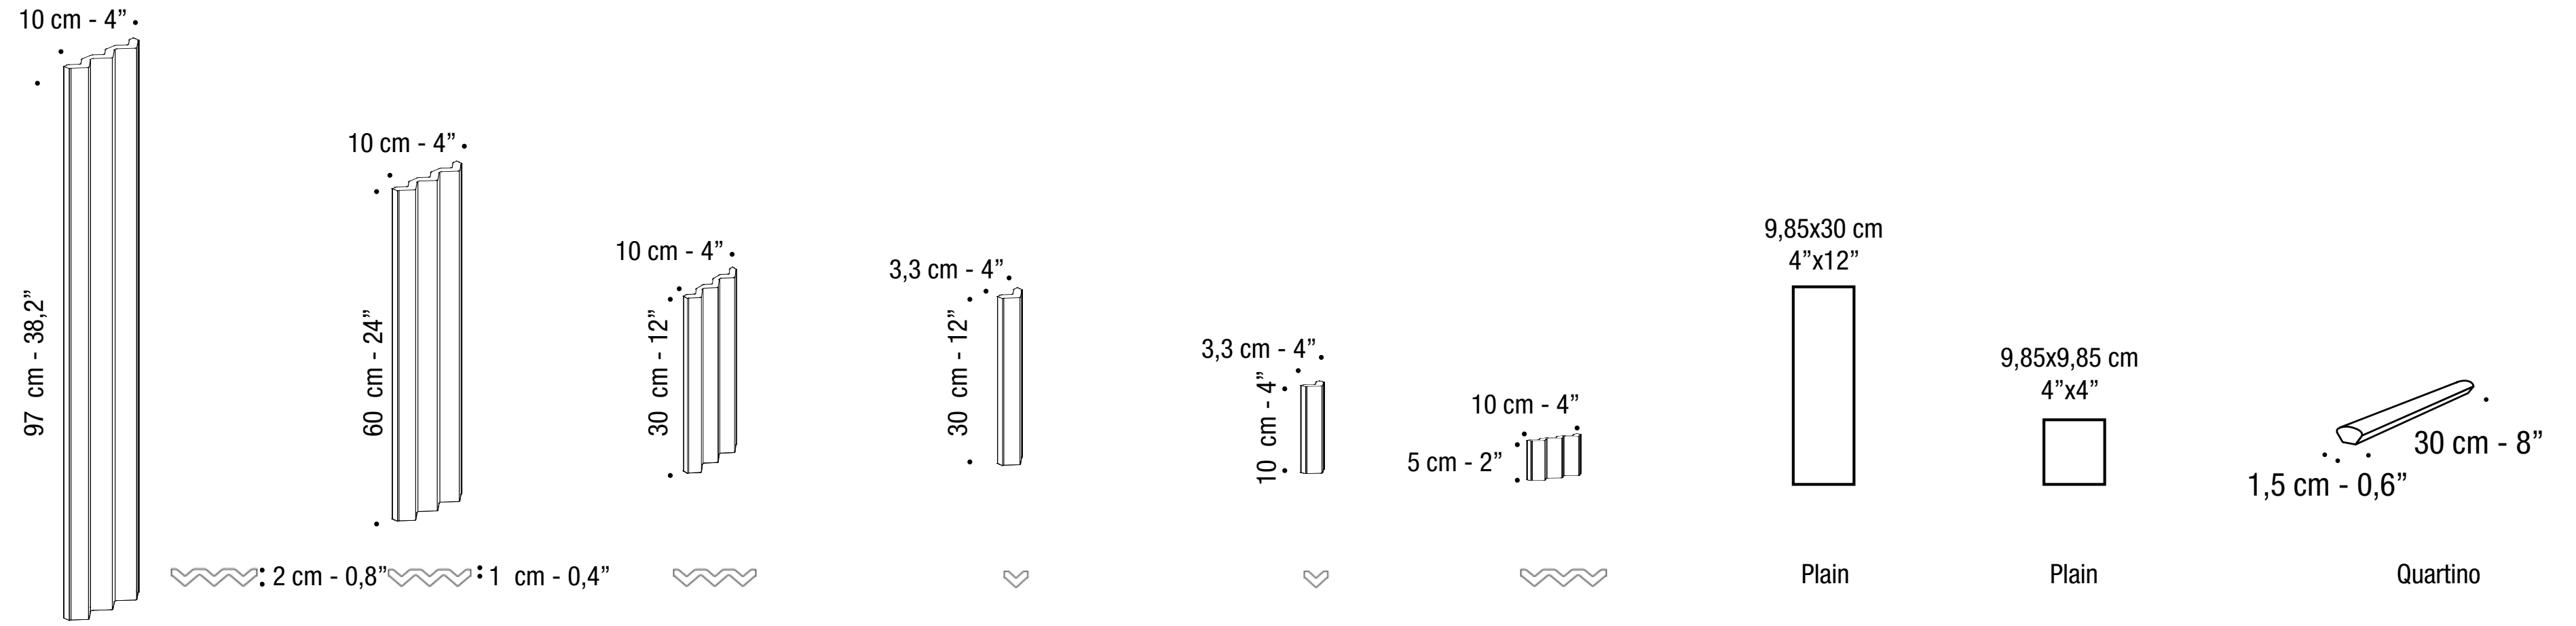

FORMATI 3D 3D SHAPE

FORMATI PLAIN PLAIN SHAPES

PEZZI SPECIALI SPECIAL PIECES

ANTRACITE silk

PL240
10x97x2cm-4"x38,2"x0,8"
3D

PL241
10x60x2cm-4"x24"x0,8"
3D

PL242
10x30x2cm-4"x12"x0,8"
3D

PL243
3,3x30x2cm-1,3"x12"x0,8"
3D