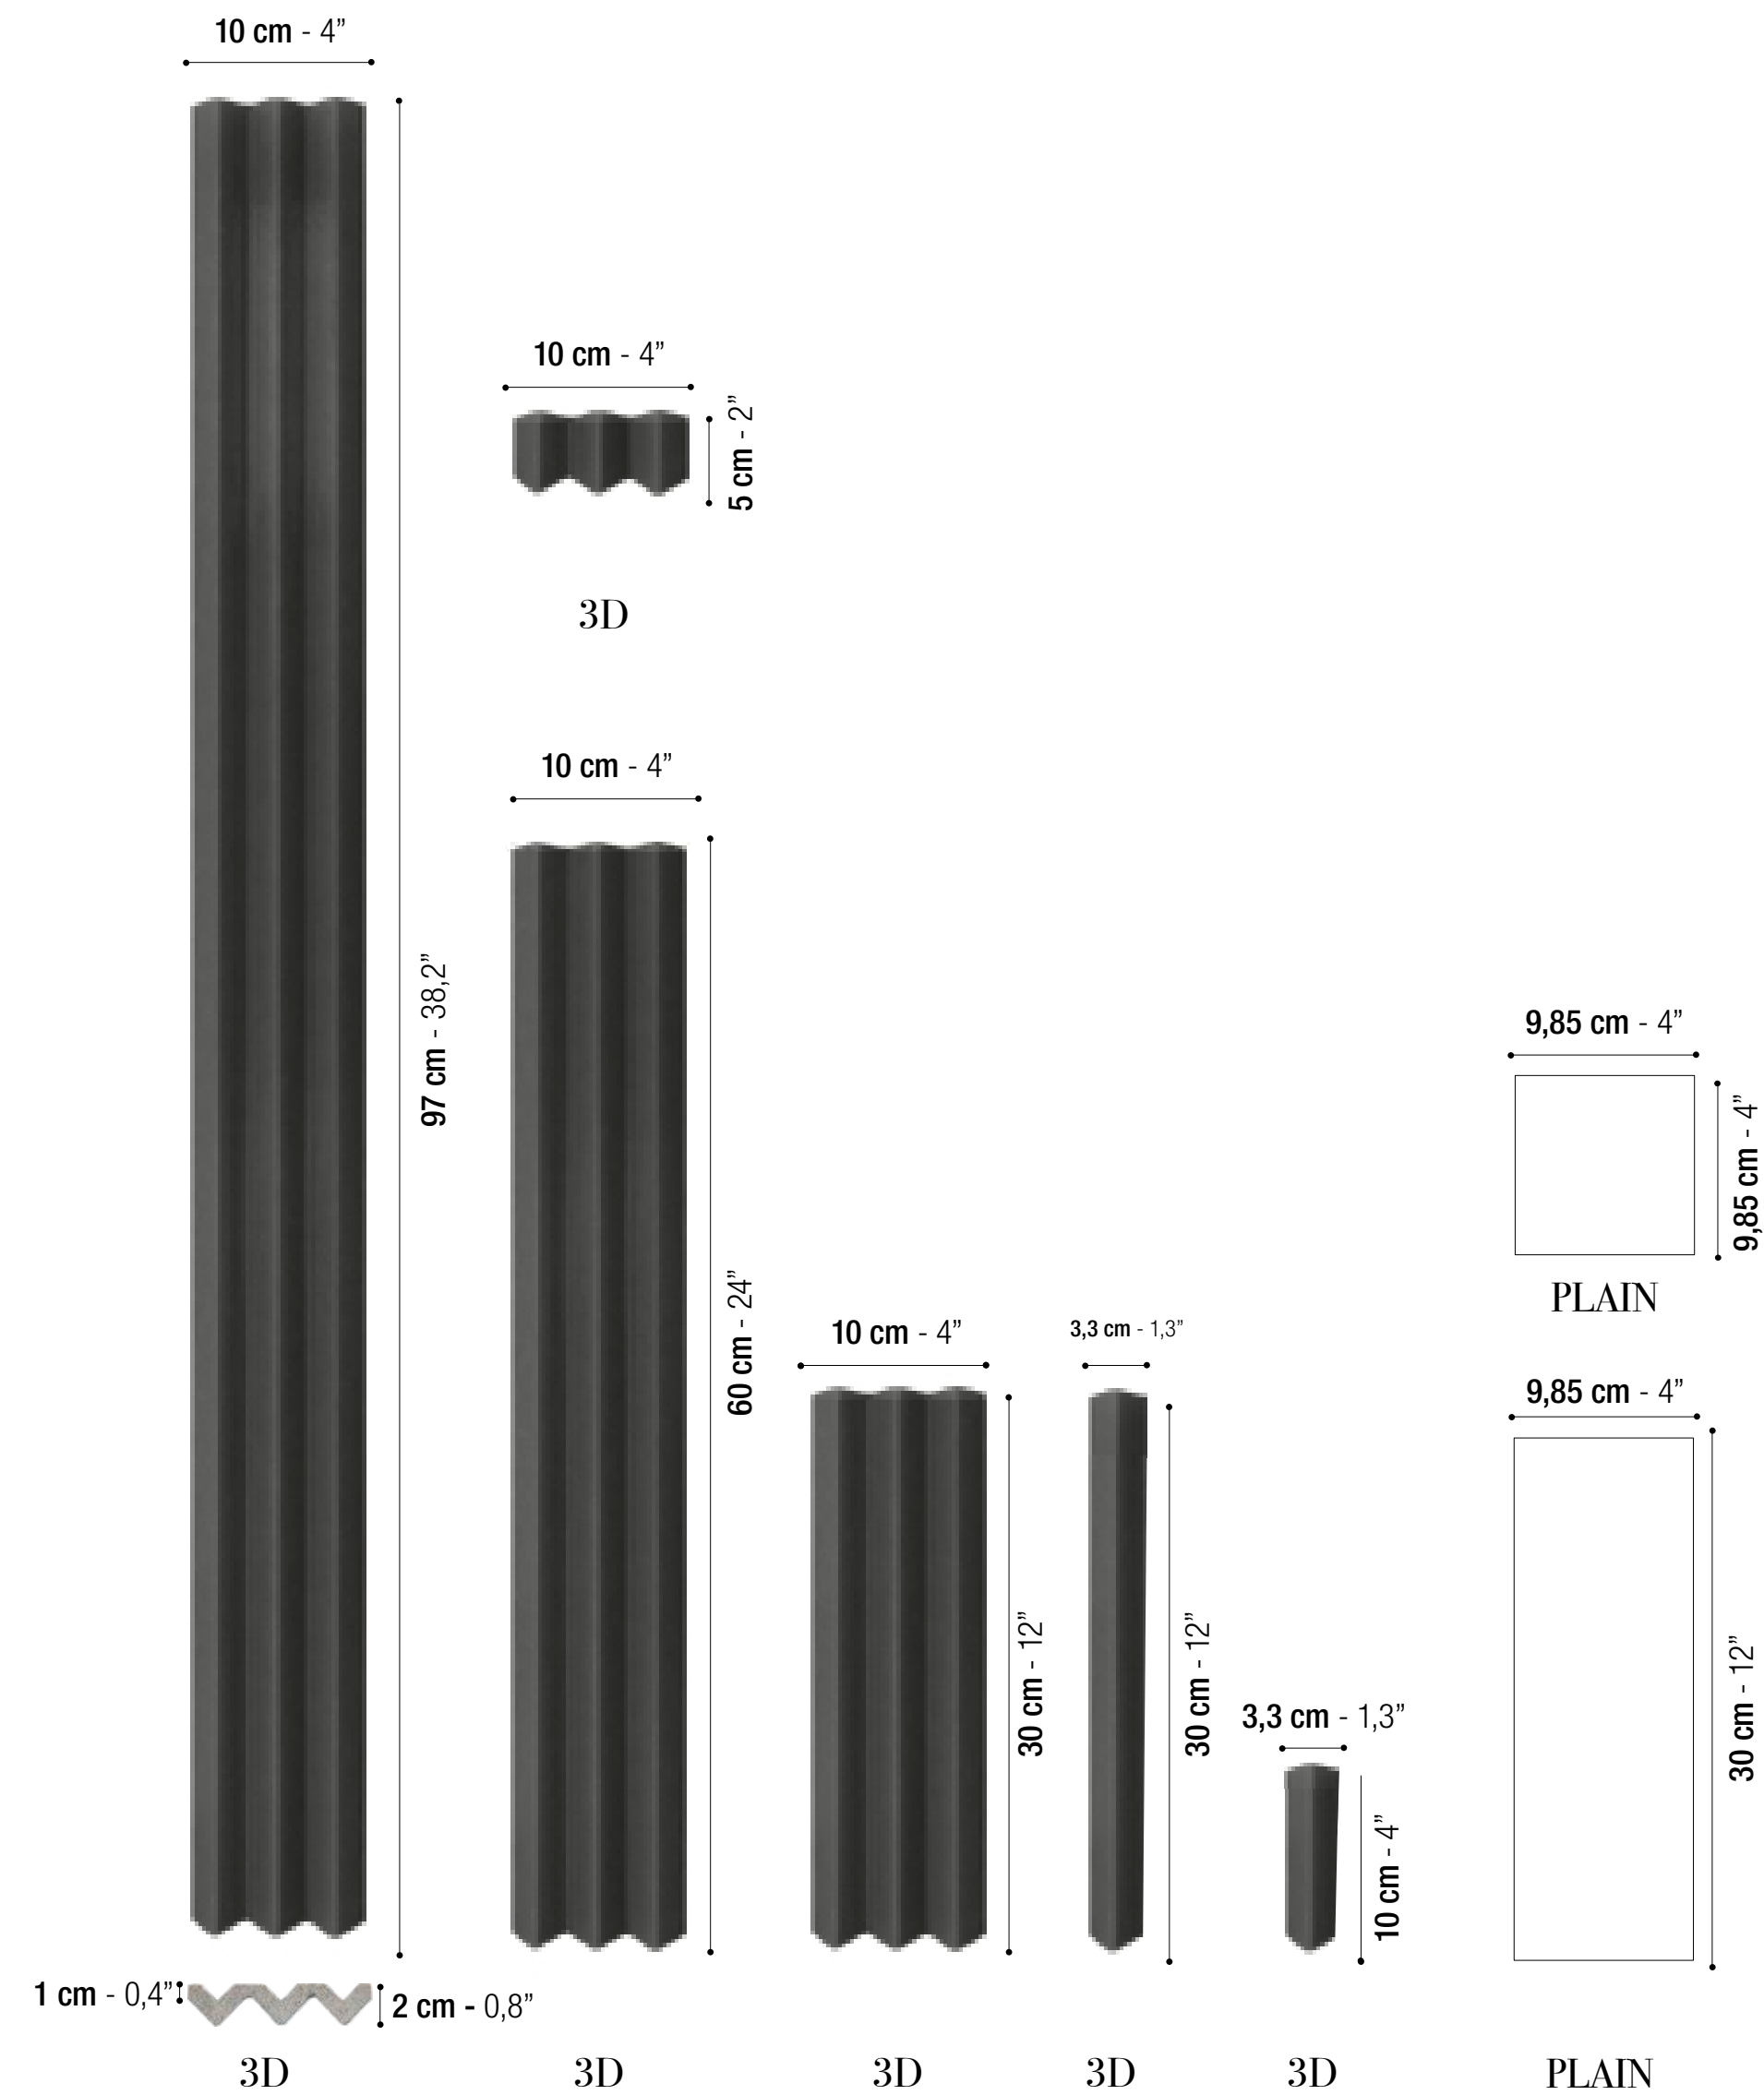

FORMATI 3D THREE-DIMENSIONAL SIZES