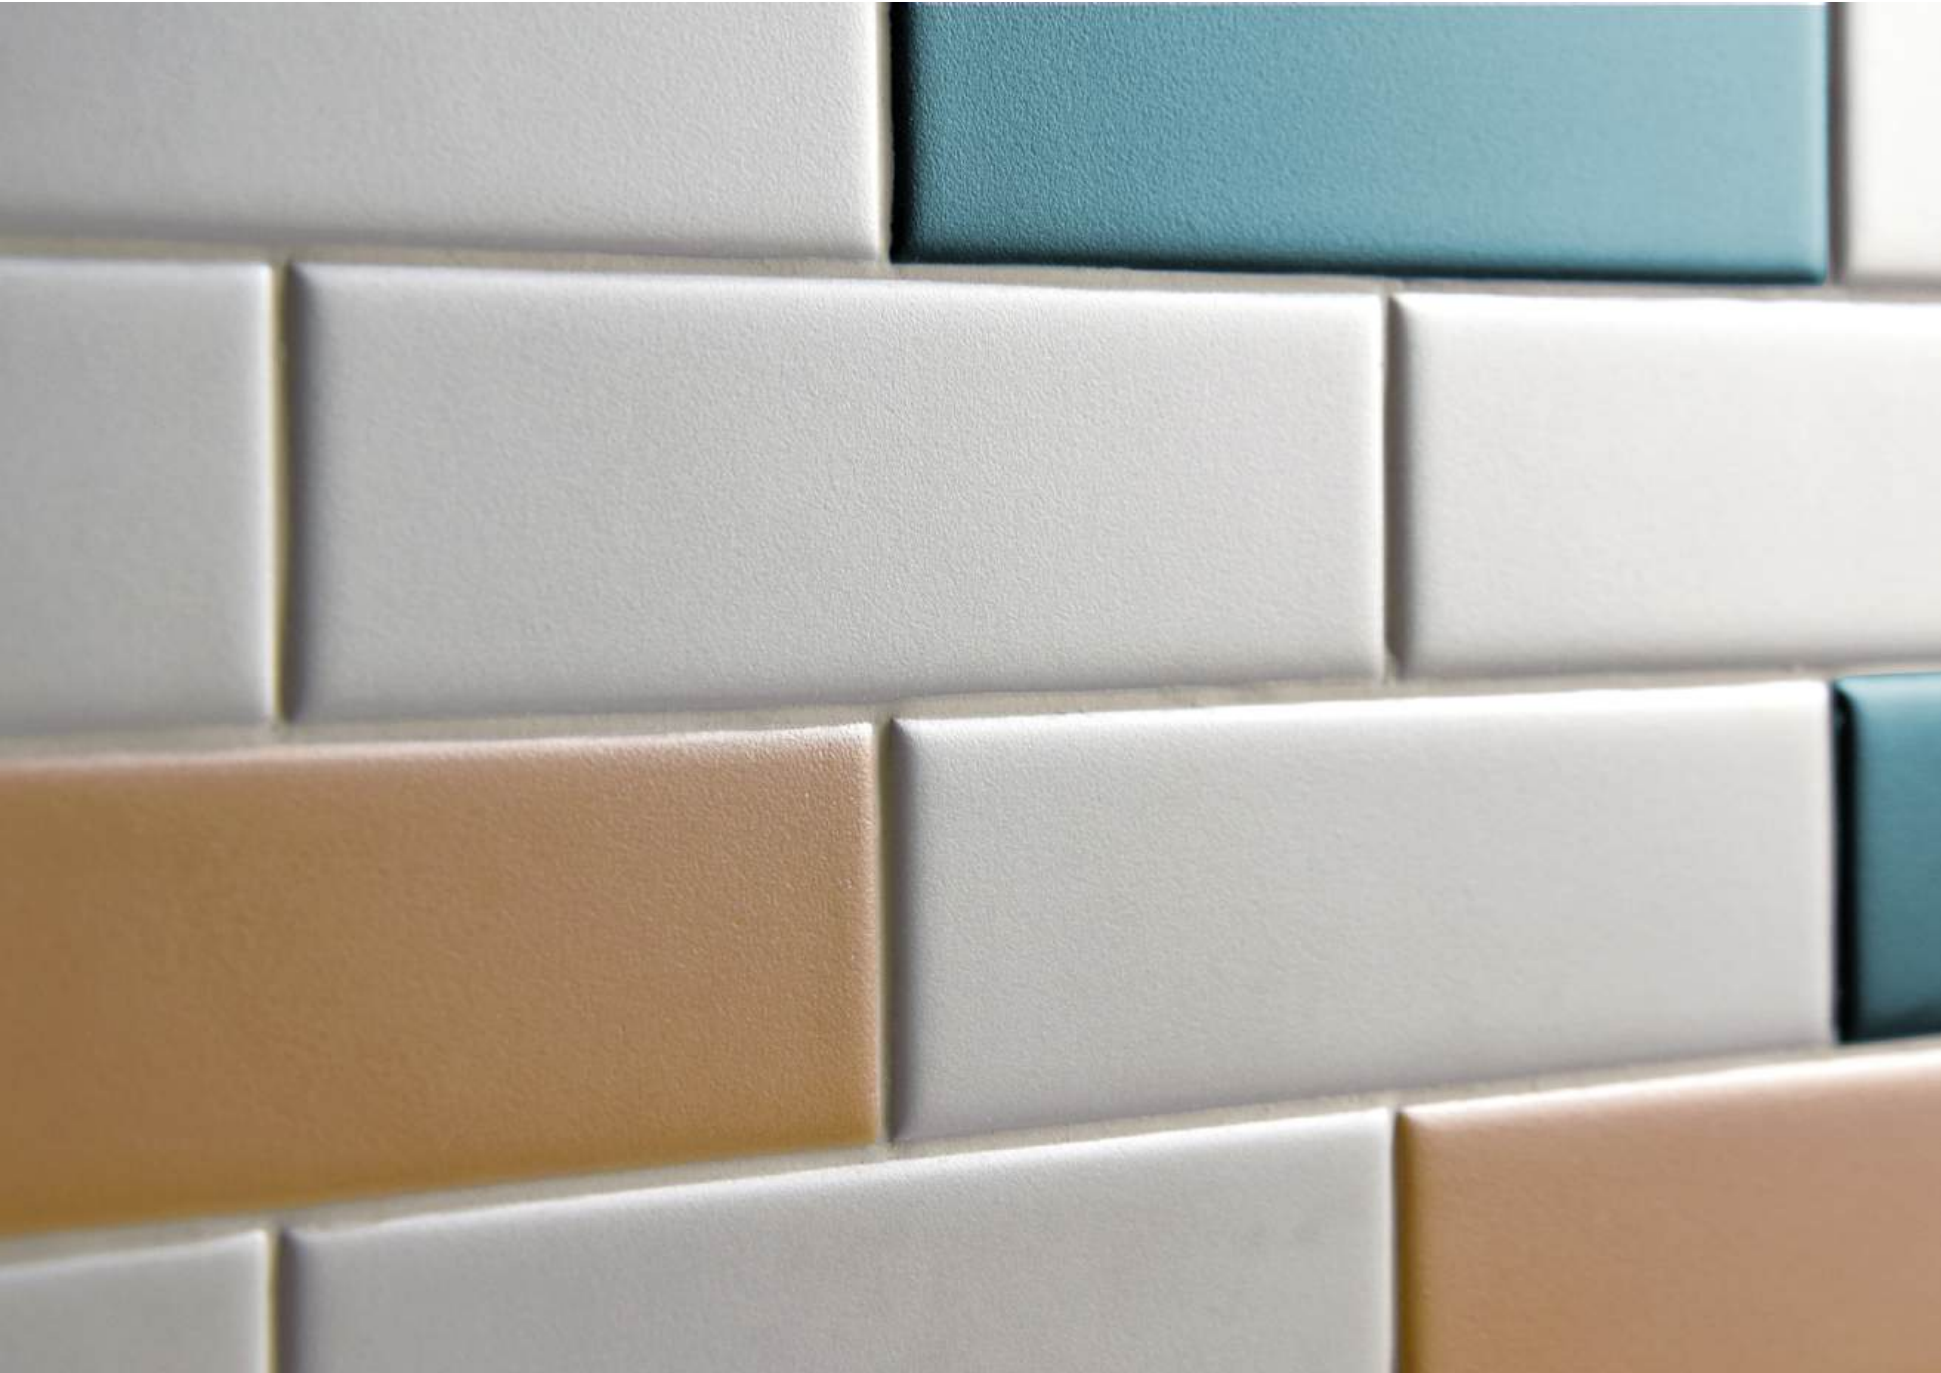

EARTH

A5000 Bone cm 5x20 - 2"x8" - A5030 Lagoon cm 5x20 - 2"x8" - A5020 Dune cm 5x20 - 2"x8"