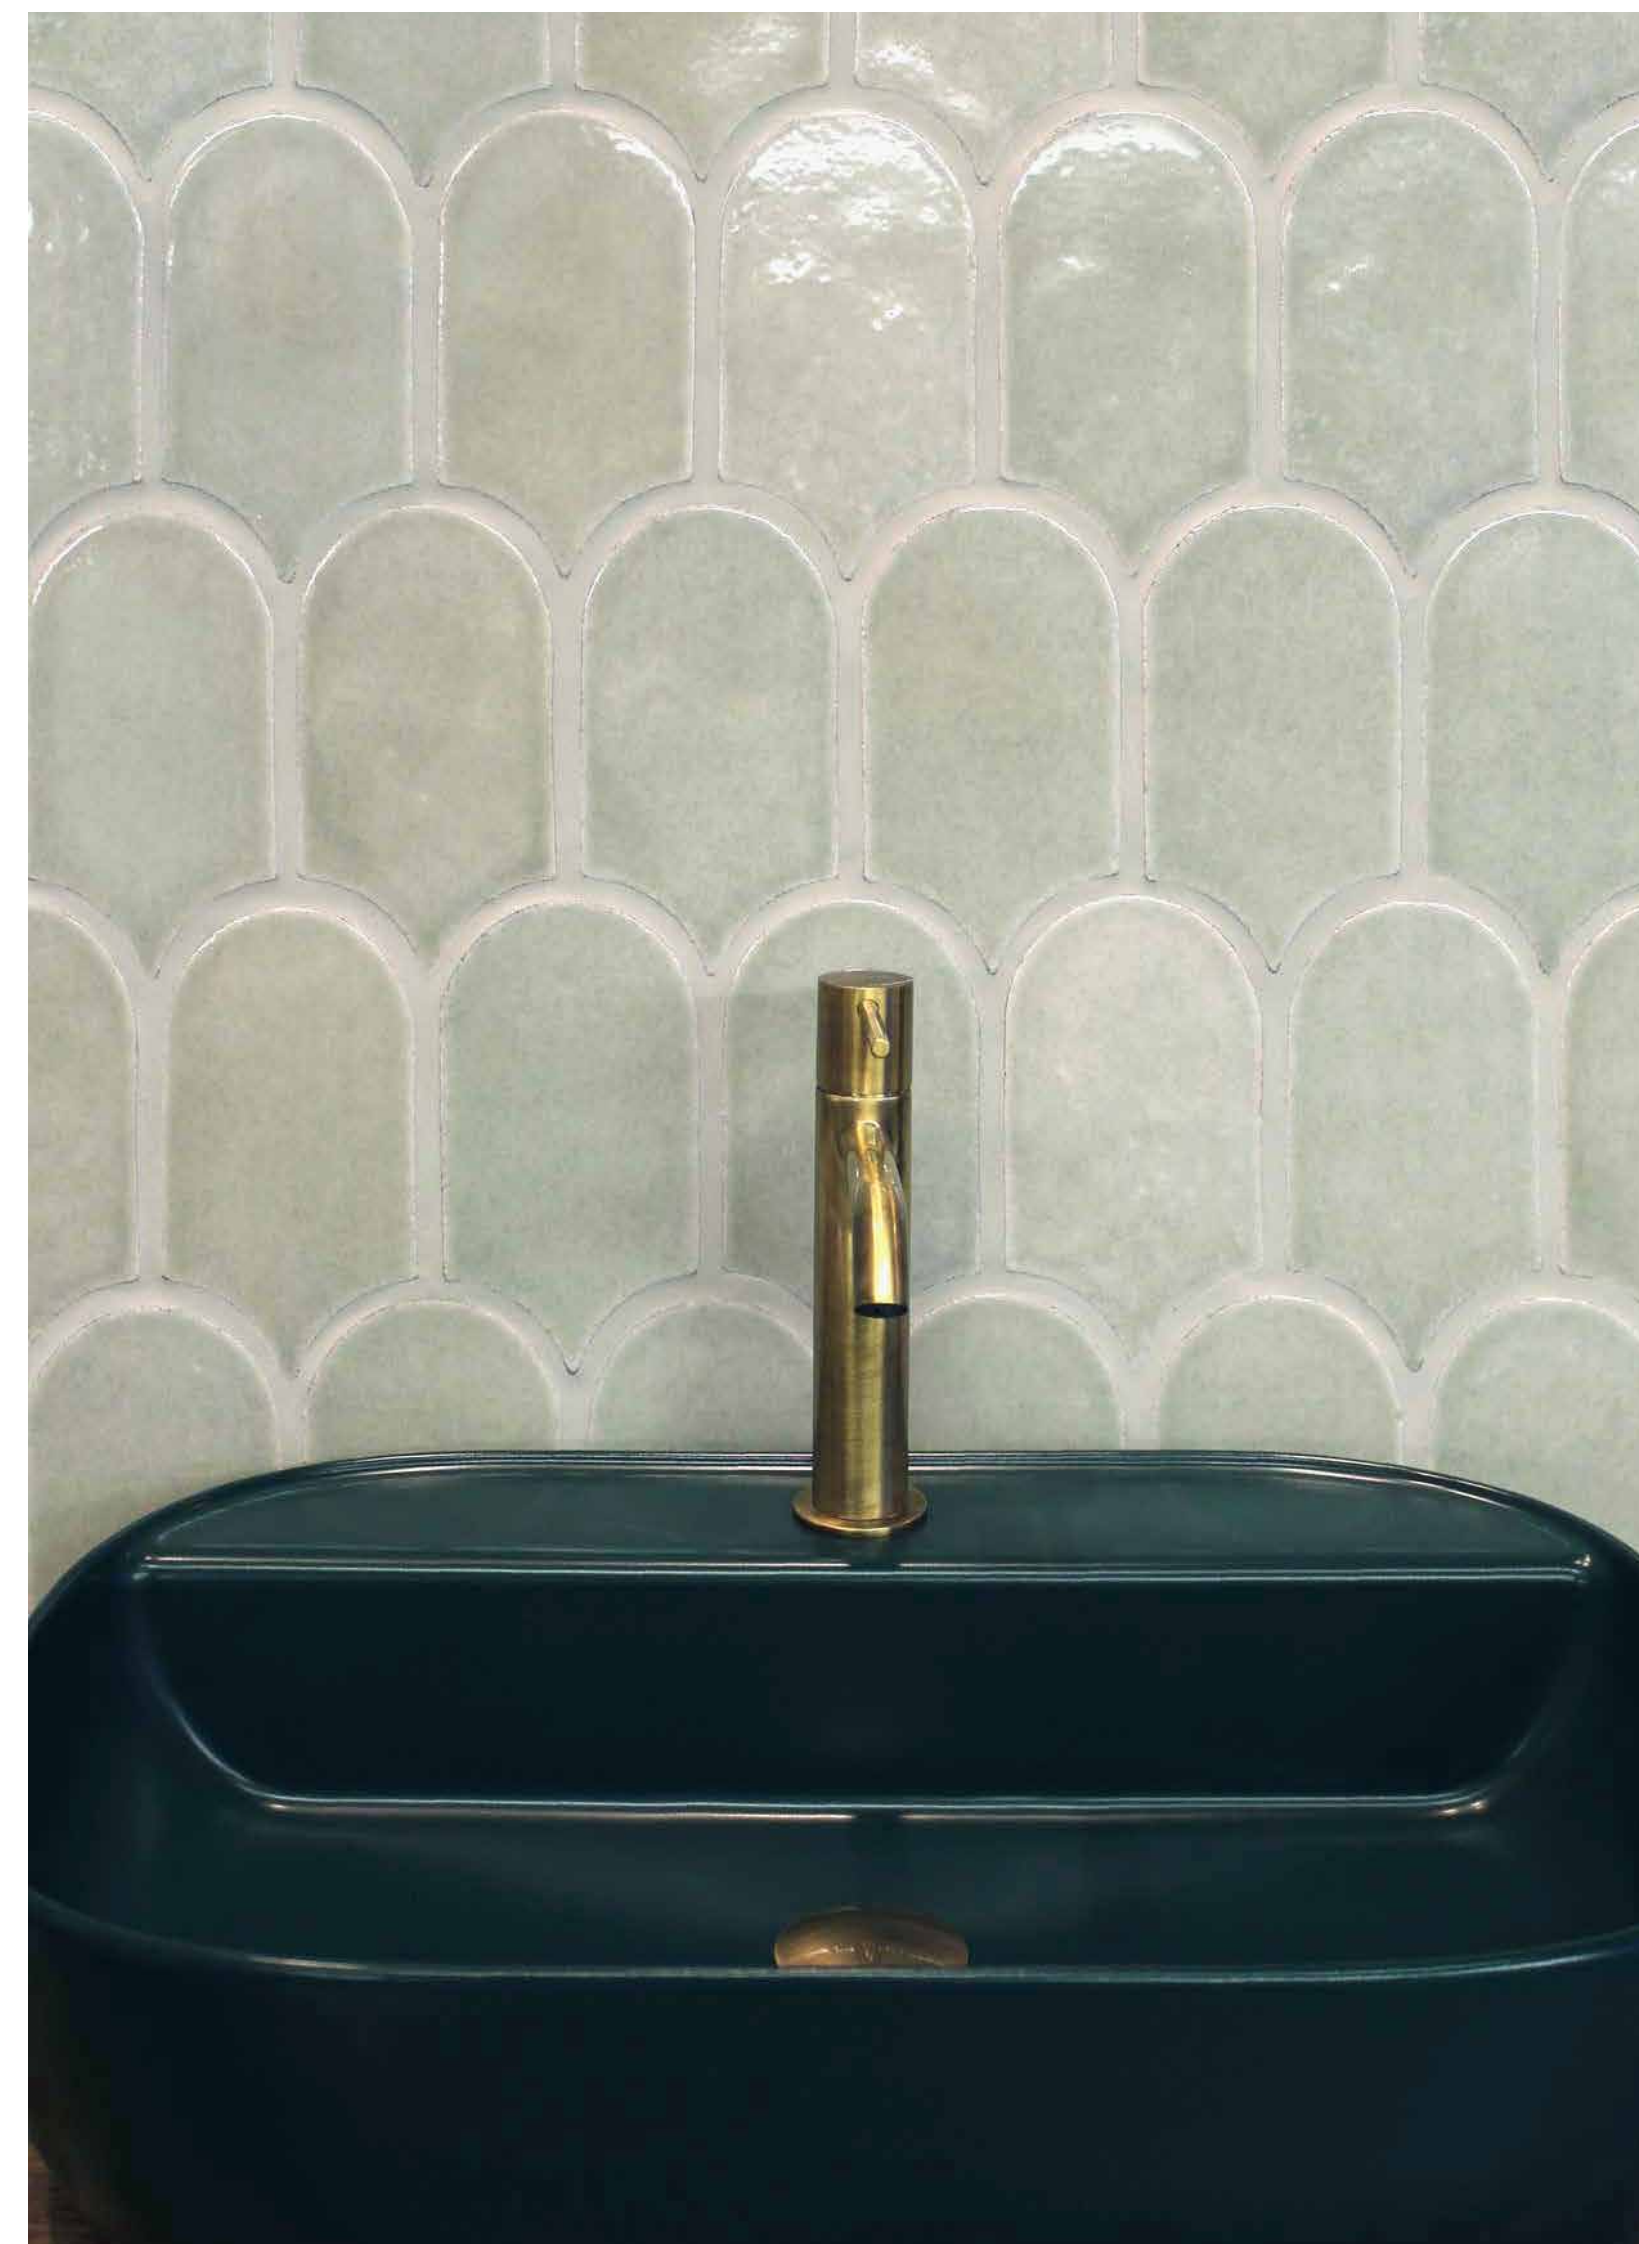

BB03 Rivestimento / Wall: **BB173** Provenza Verde Tea 10x17,5 cm - 4"x7"