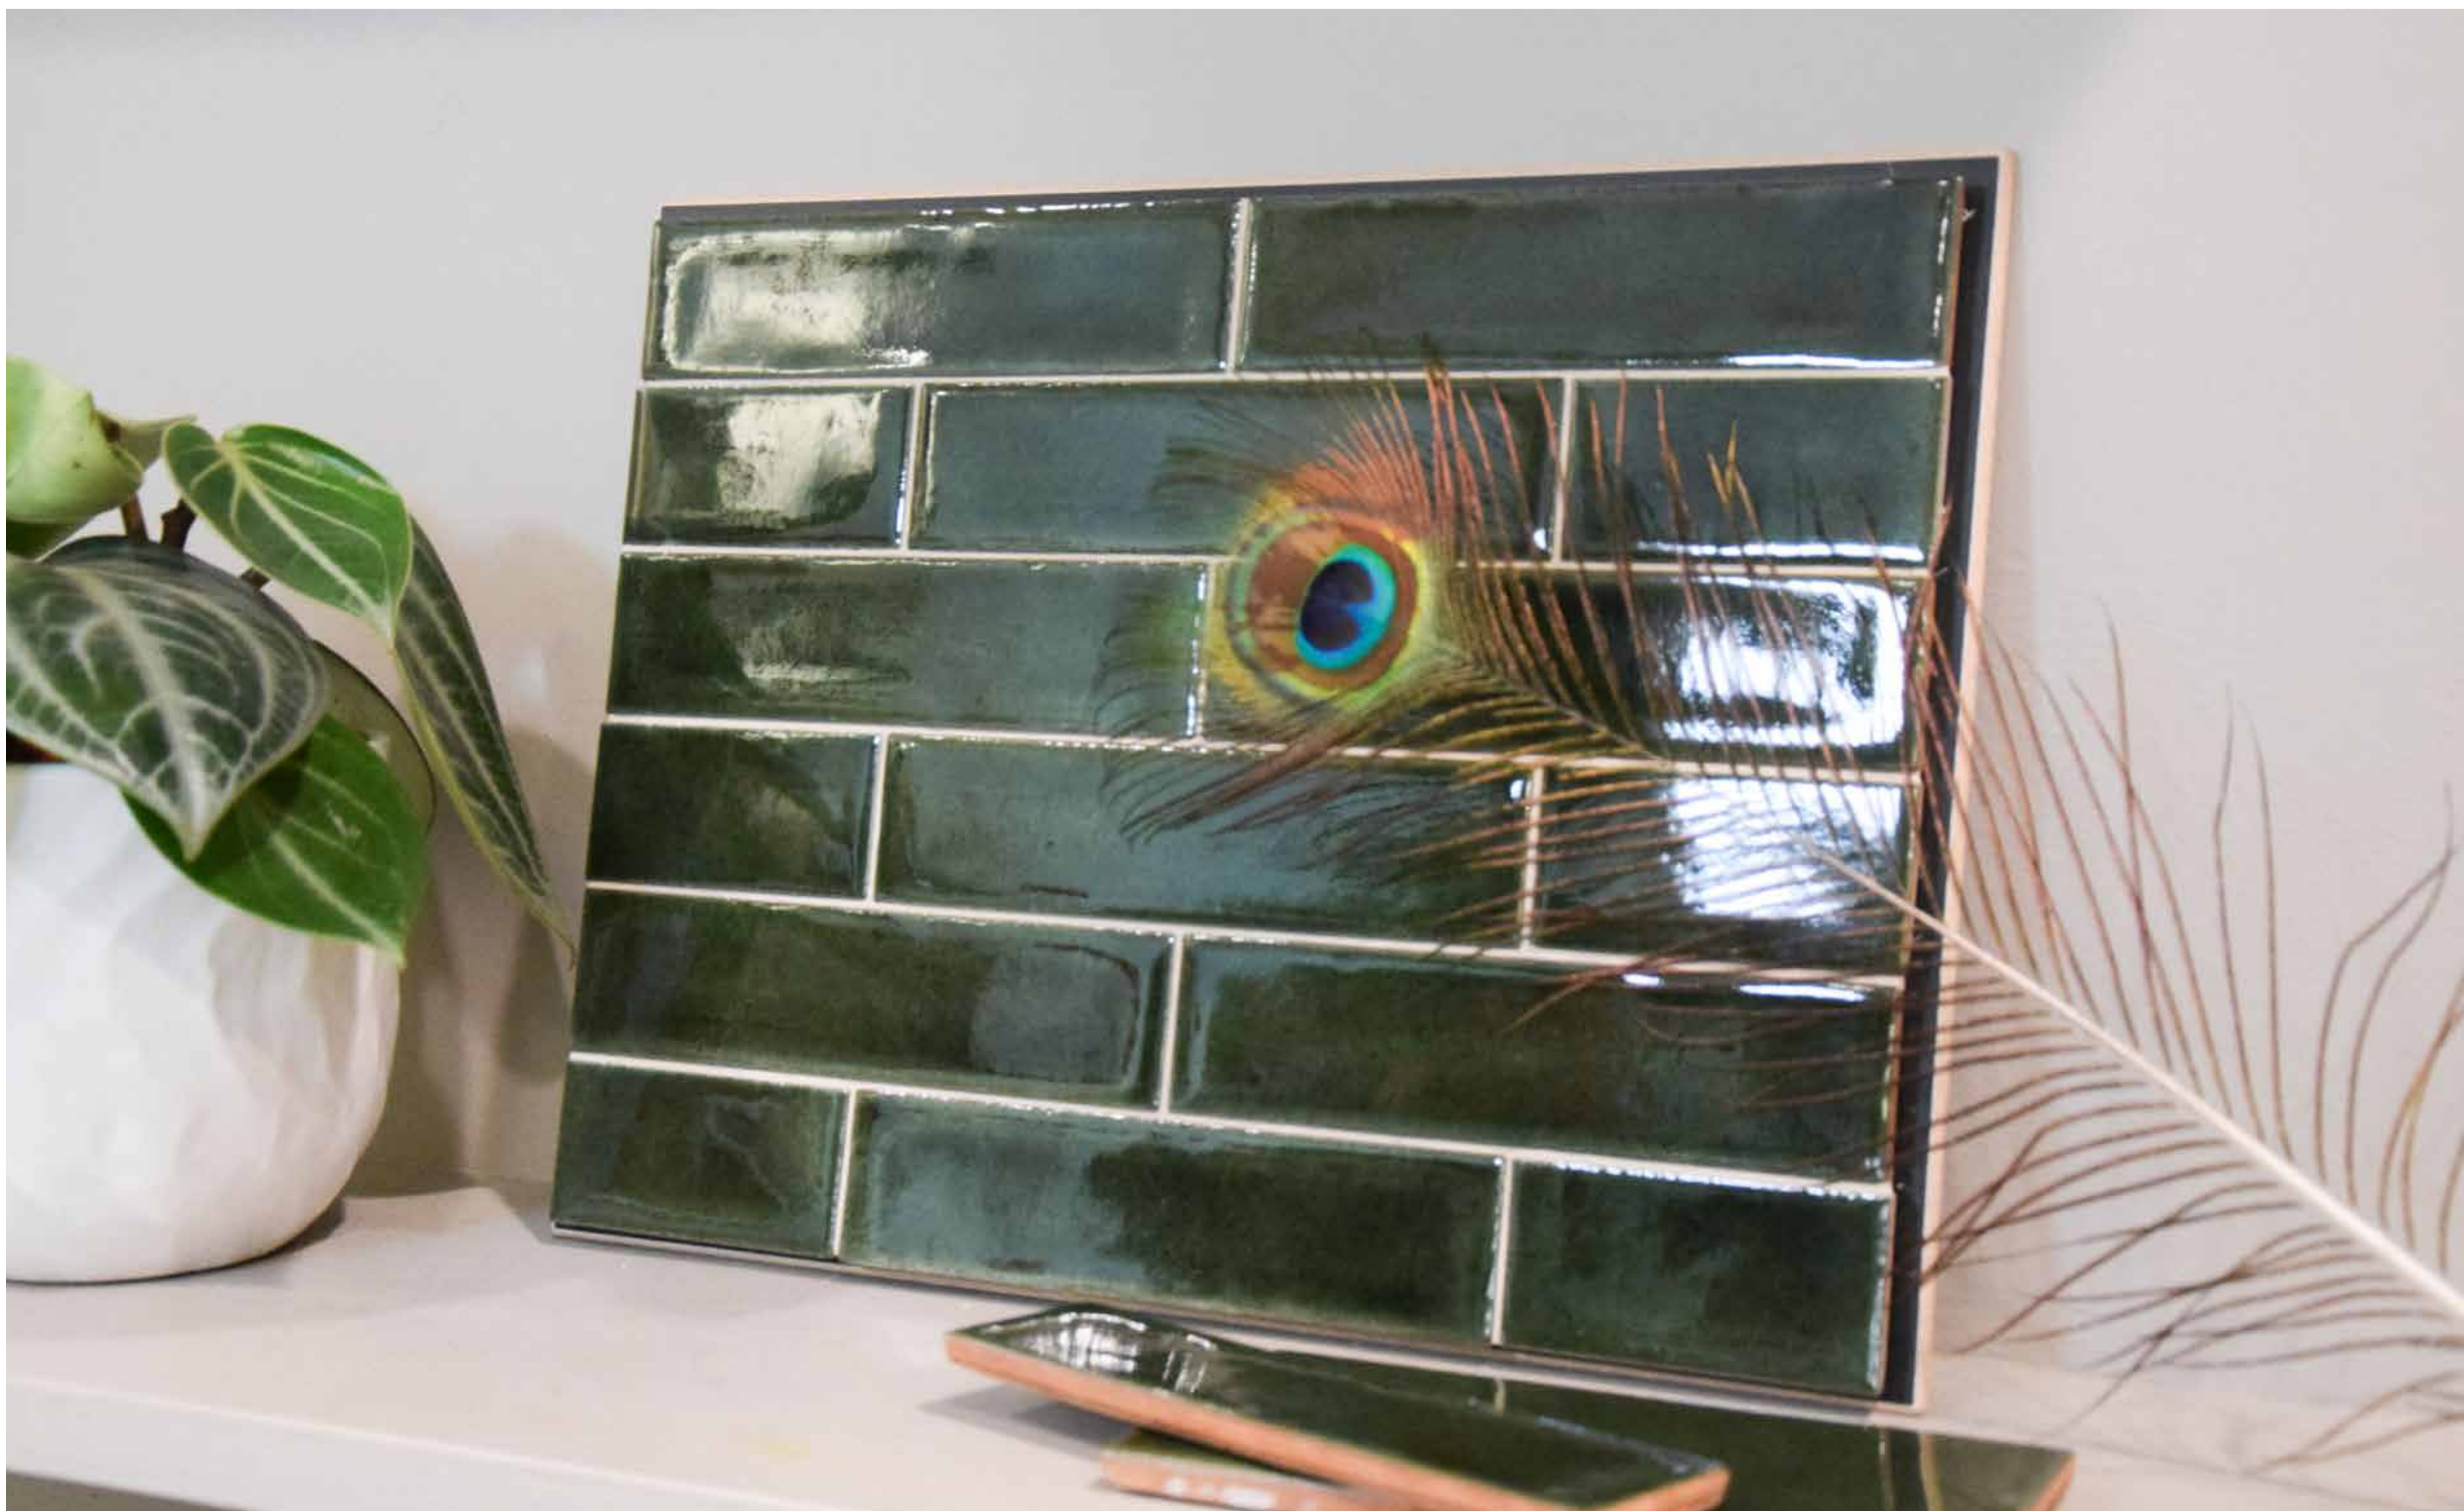

BB28 Rivestimento / Wall: **BB010** Sottobosco craquelé 4,85x20 cm - 2"x8",