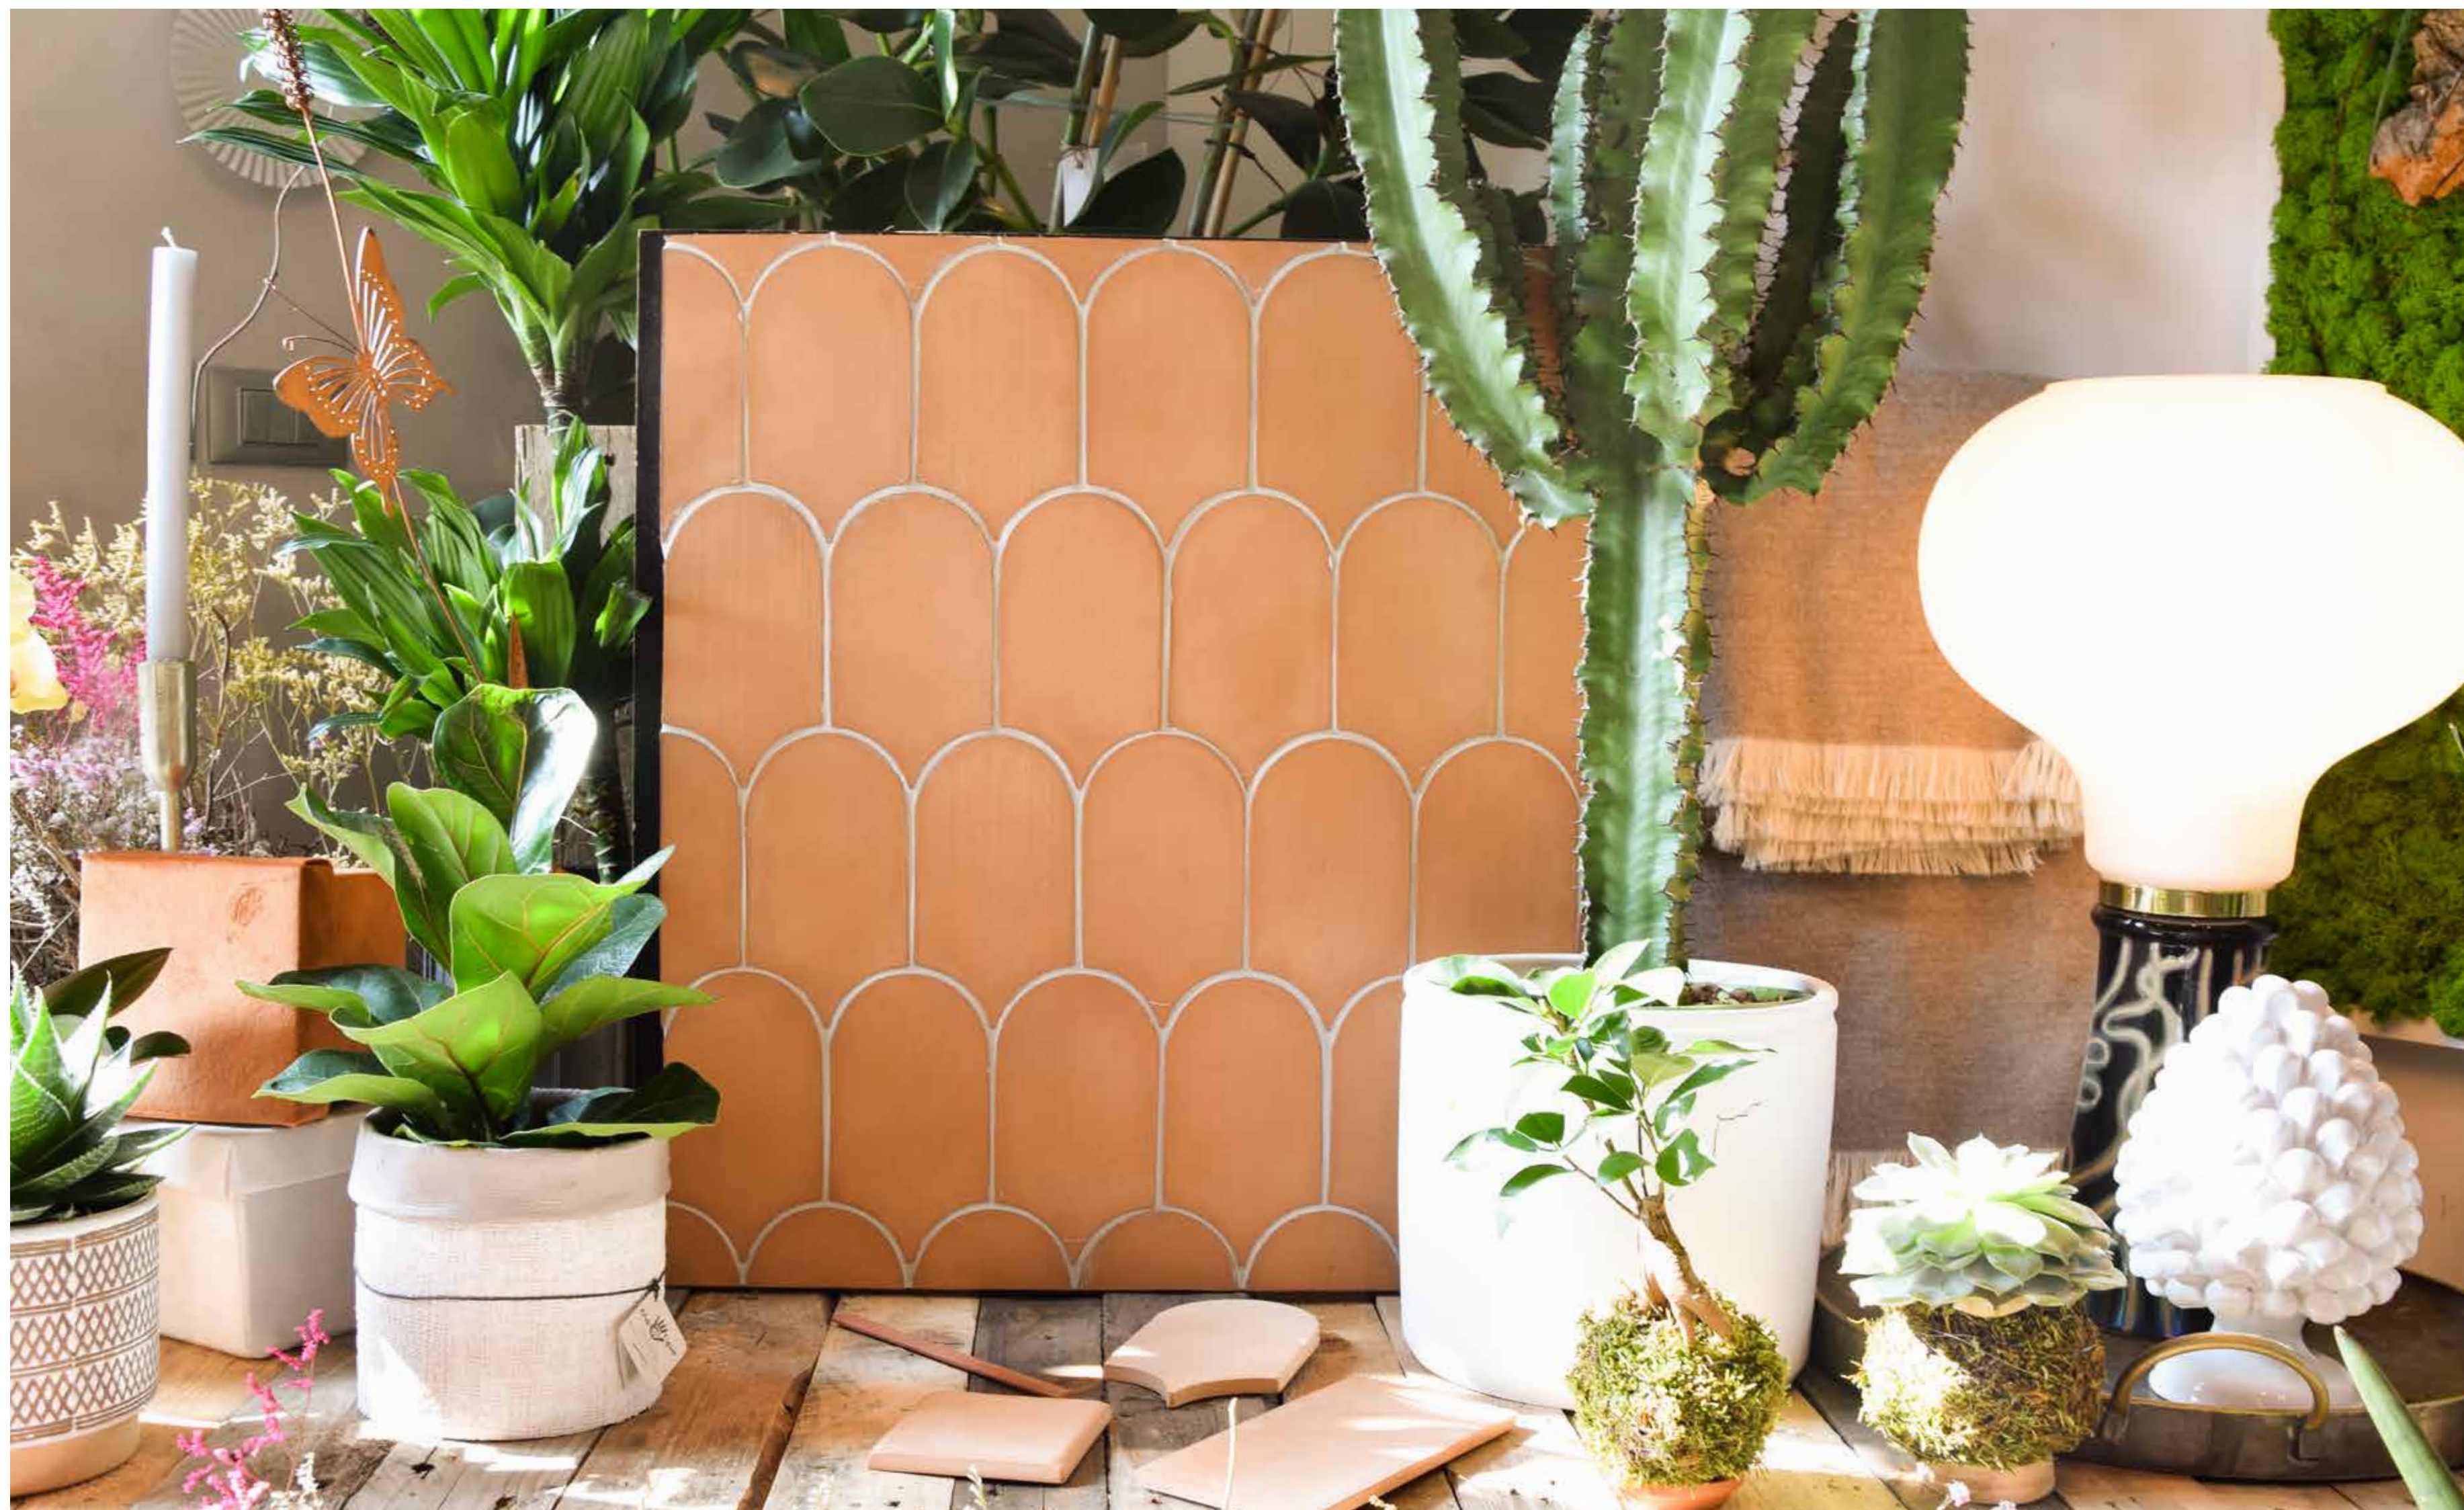

BB29 Rivestimento / Wall: MU606 Cotto Cerato 10x17,5 cm - 4"x7"