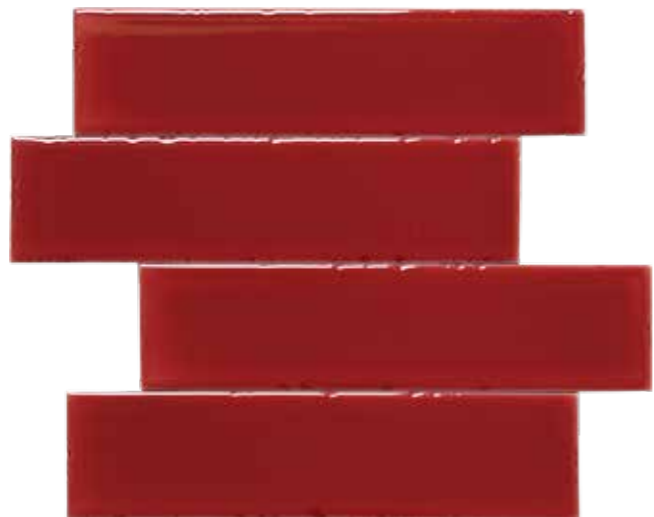

THARROS

ROSSO RUBINO

6,5x25 cm - 2,5"x10"

Produzione custom in Gres porcellanato smaltato
Custom tile production in glazed porcelain