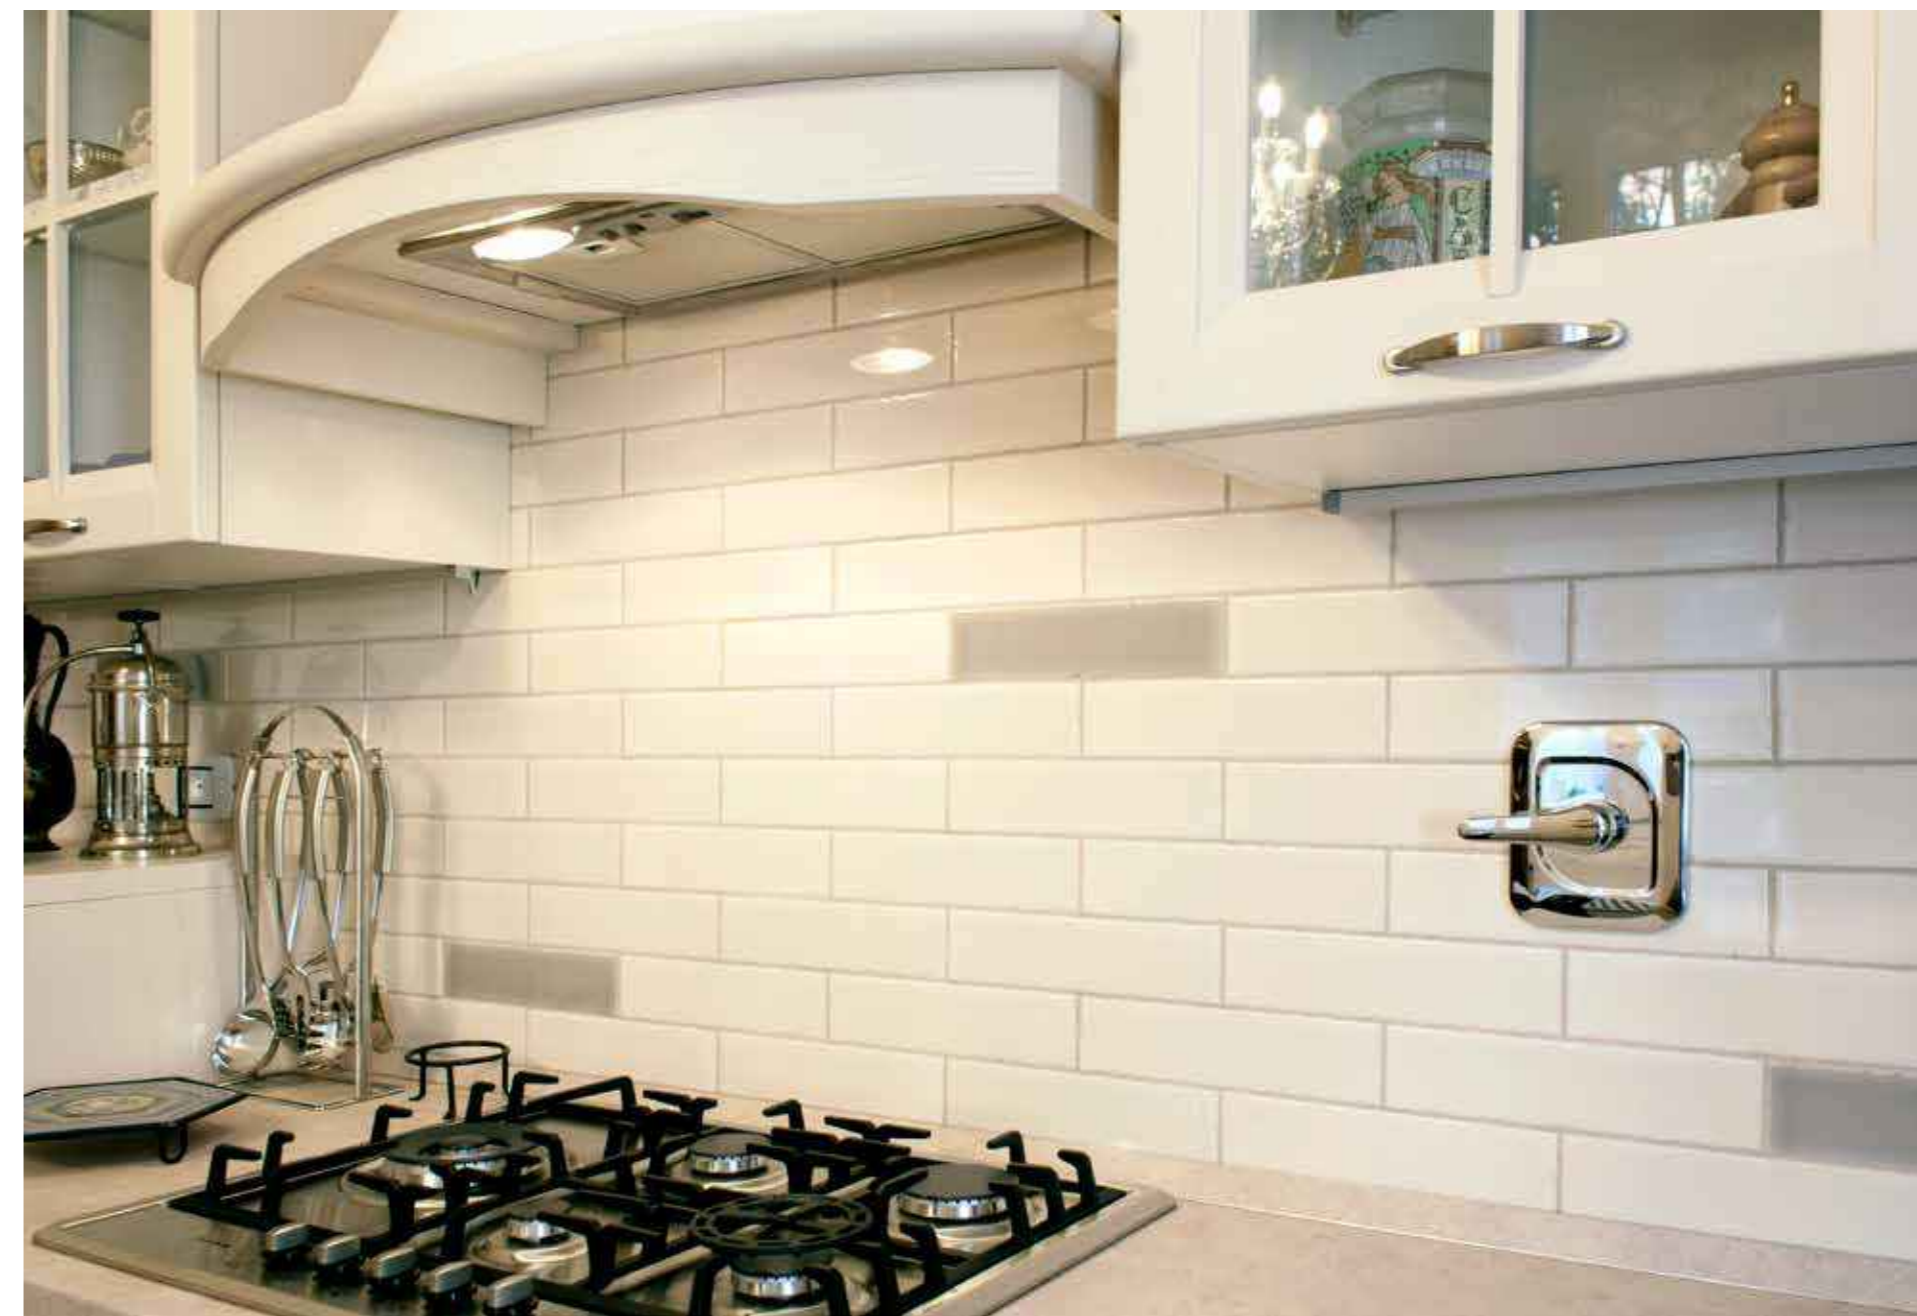

TH 15 Rivestimento / Wall: B600 Sabbia cm 6,5x26 - 2,5"x10" - B610 Perla cm 6,5x26 - 2,5"x10"