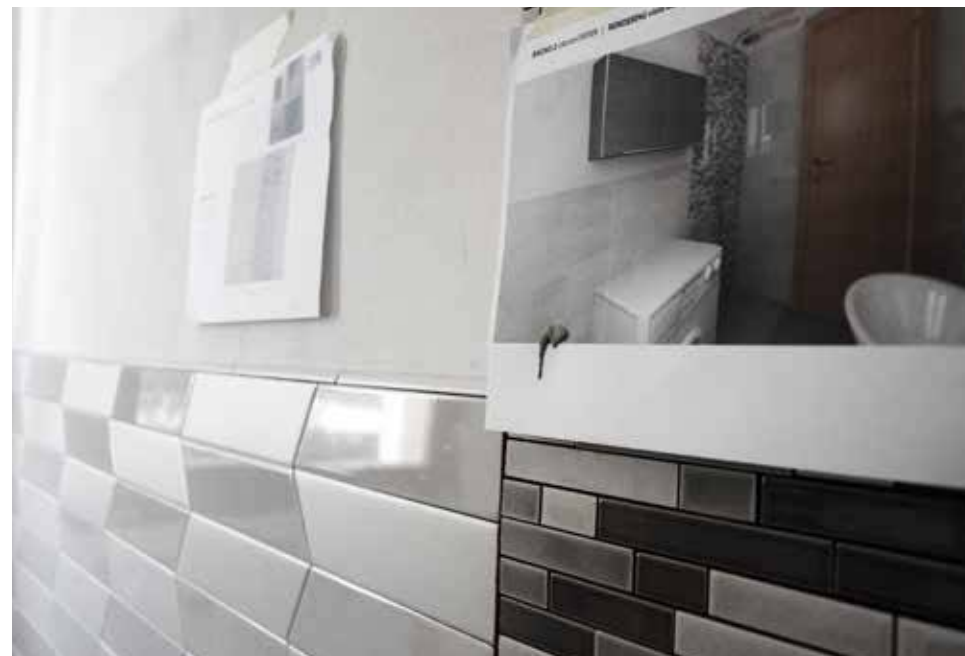

Bagno ospiti
Guest bathroom

Work progress