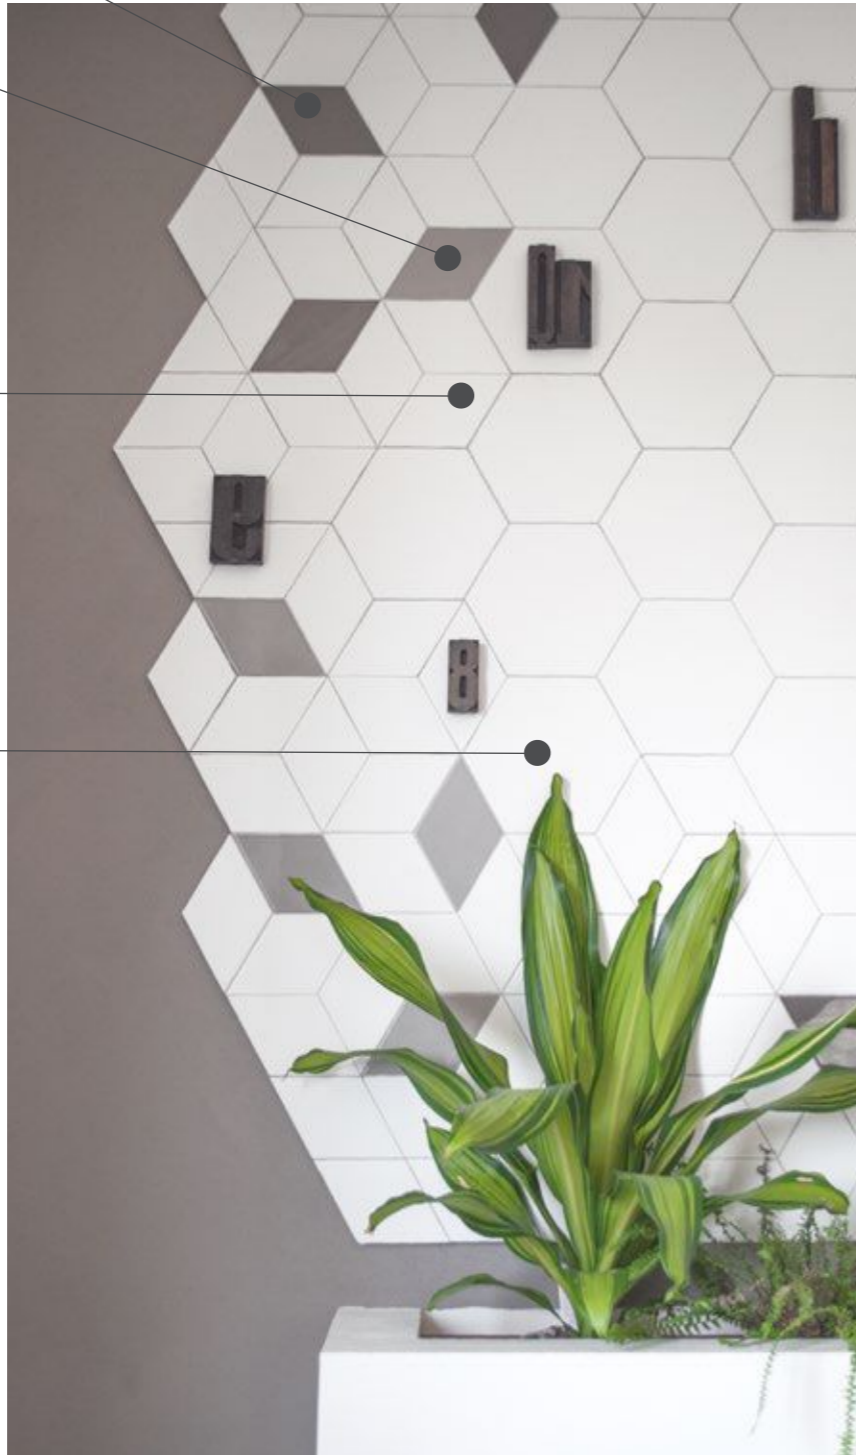

Parete decorativa
Parete decorativa
Scenic wall decoration

U326 cm 12x20- "4,7x8"
Diamante Charleston Gray transparent
Luna

U336 cm 12x20- "4,7x8"
Diamante Gray Stone transparent
Luna

U806 cm 12x20- "4,7x8"
Diamante White Moon silk
Luna

U800 cm 20x23 - 8"x9"
White Moon silk
Luna