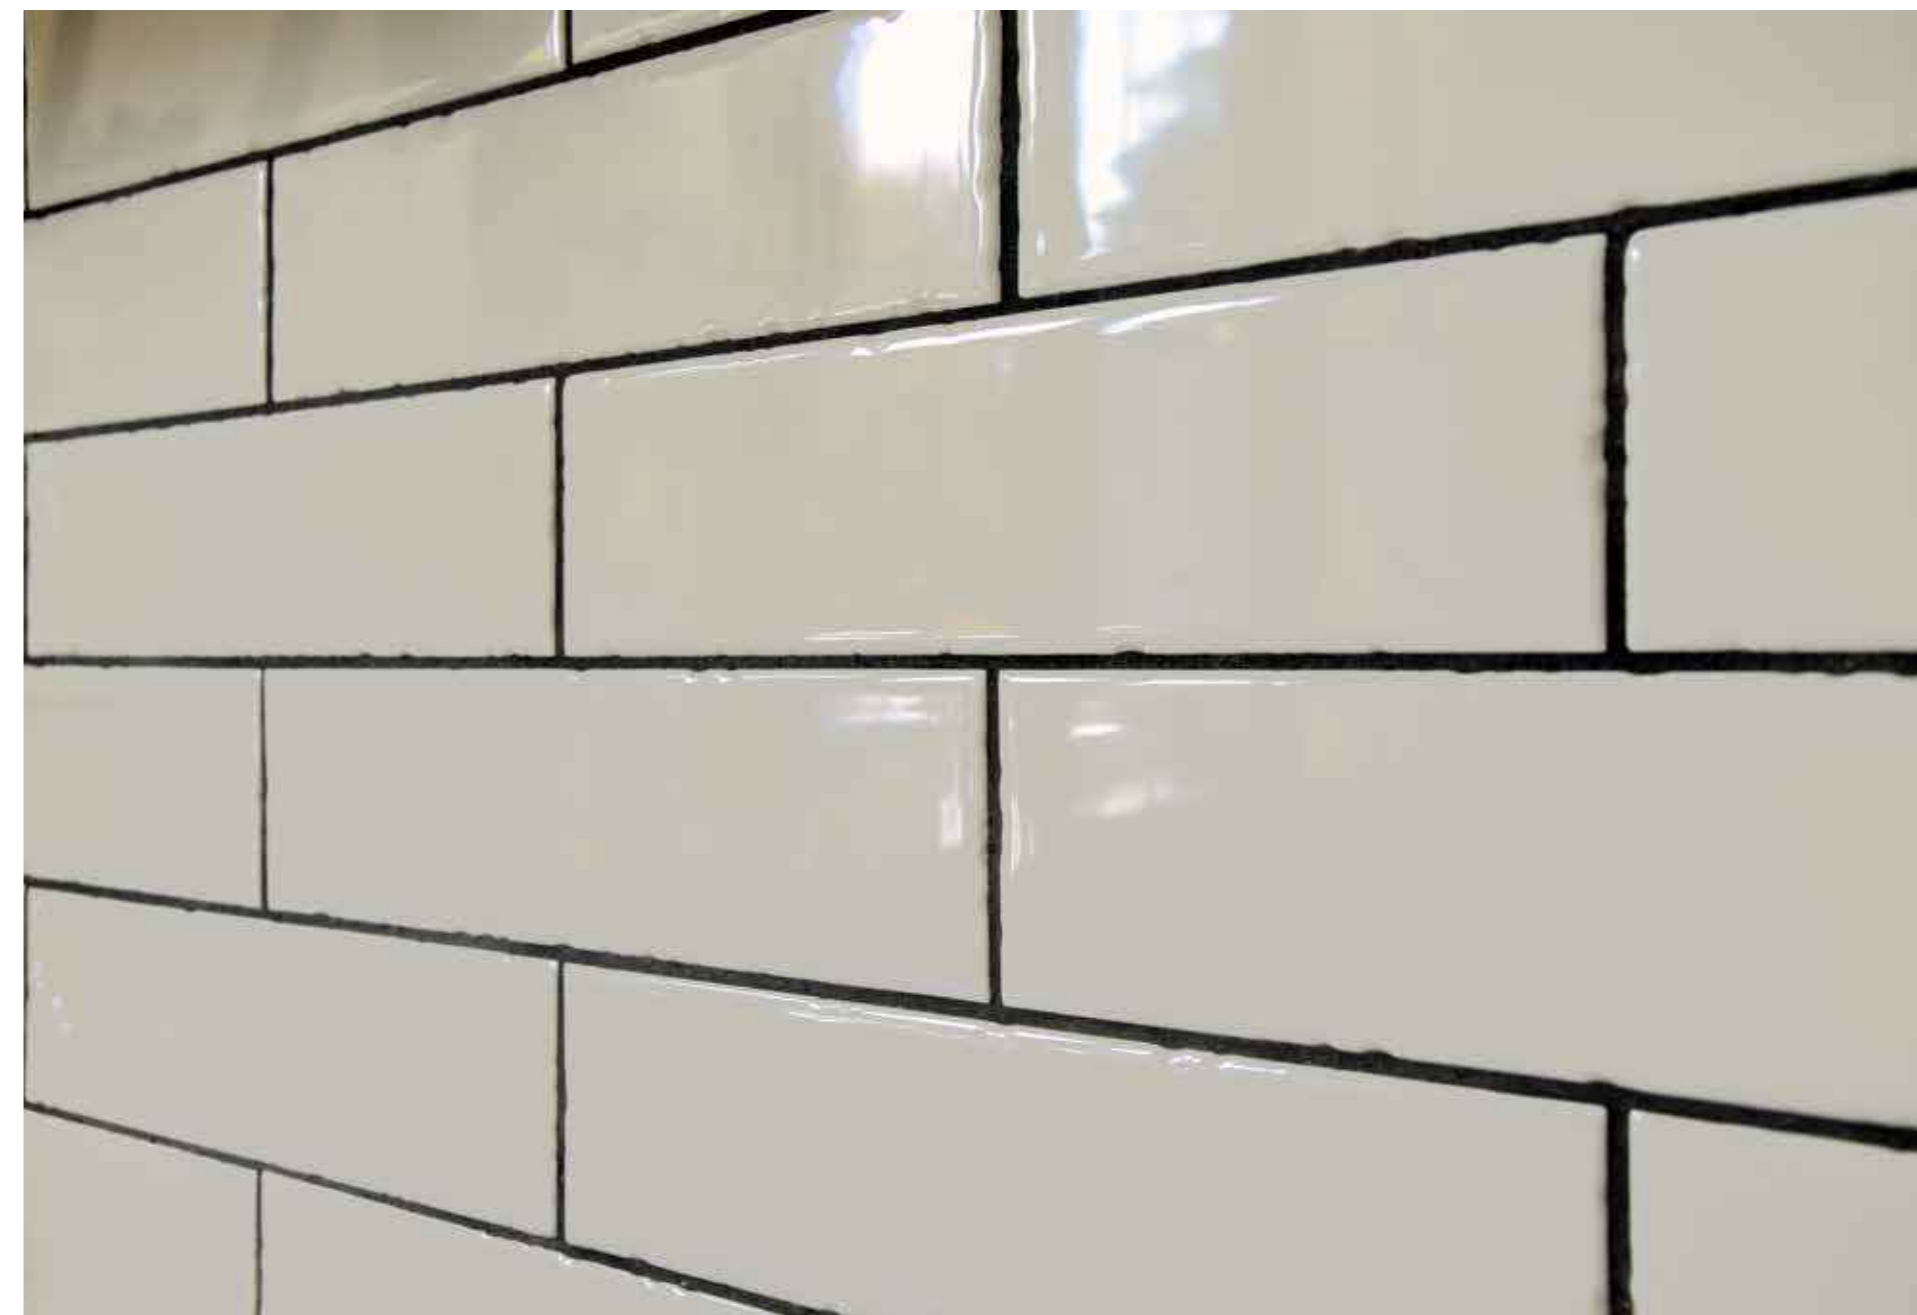

Rivestimento / Wall: B600 Sabbia cm 6,5x26 - 2,5"x10"