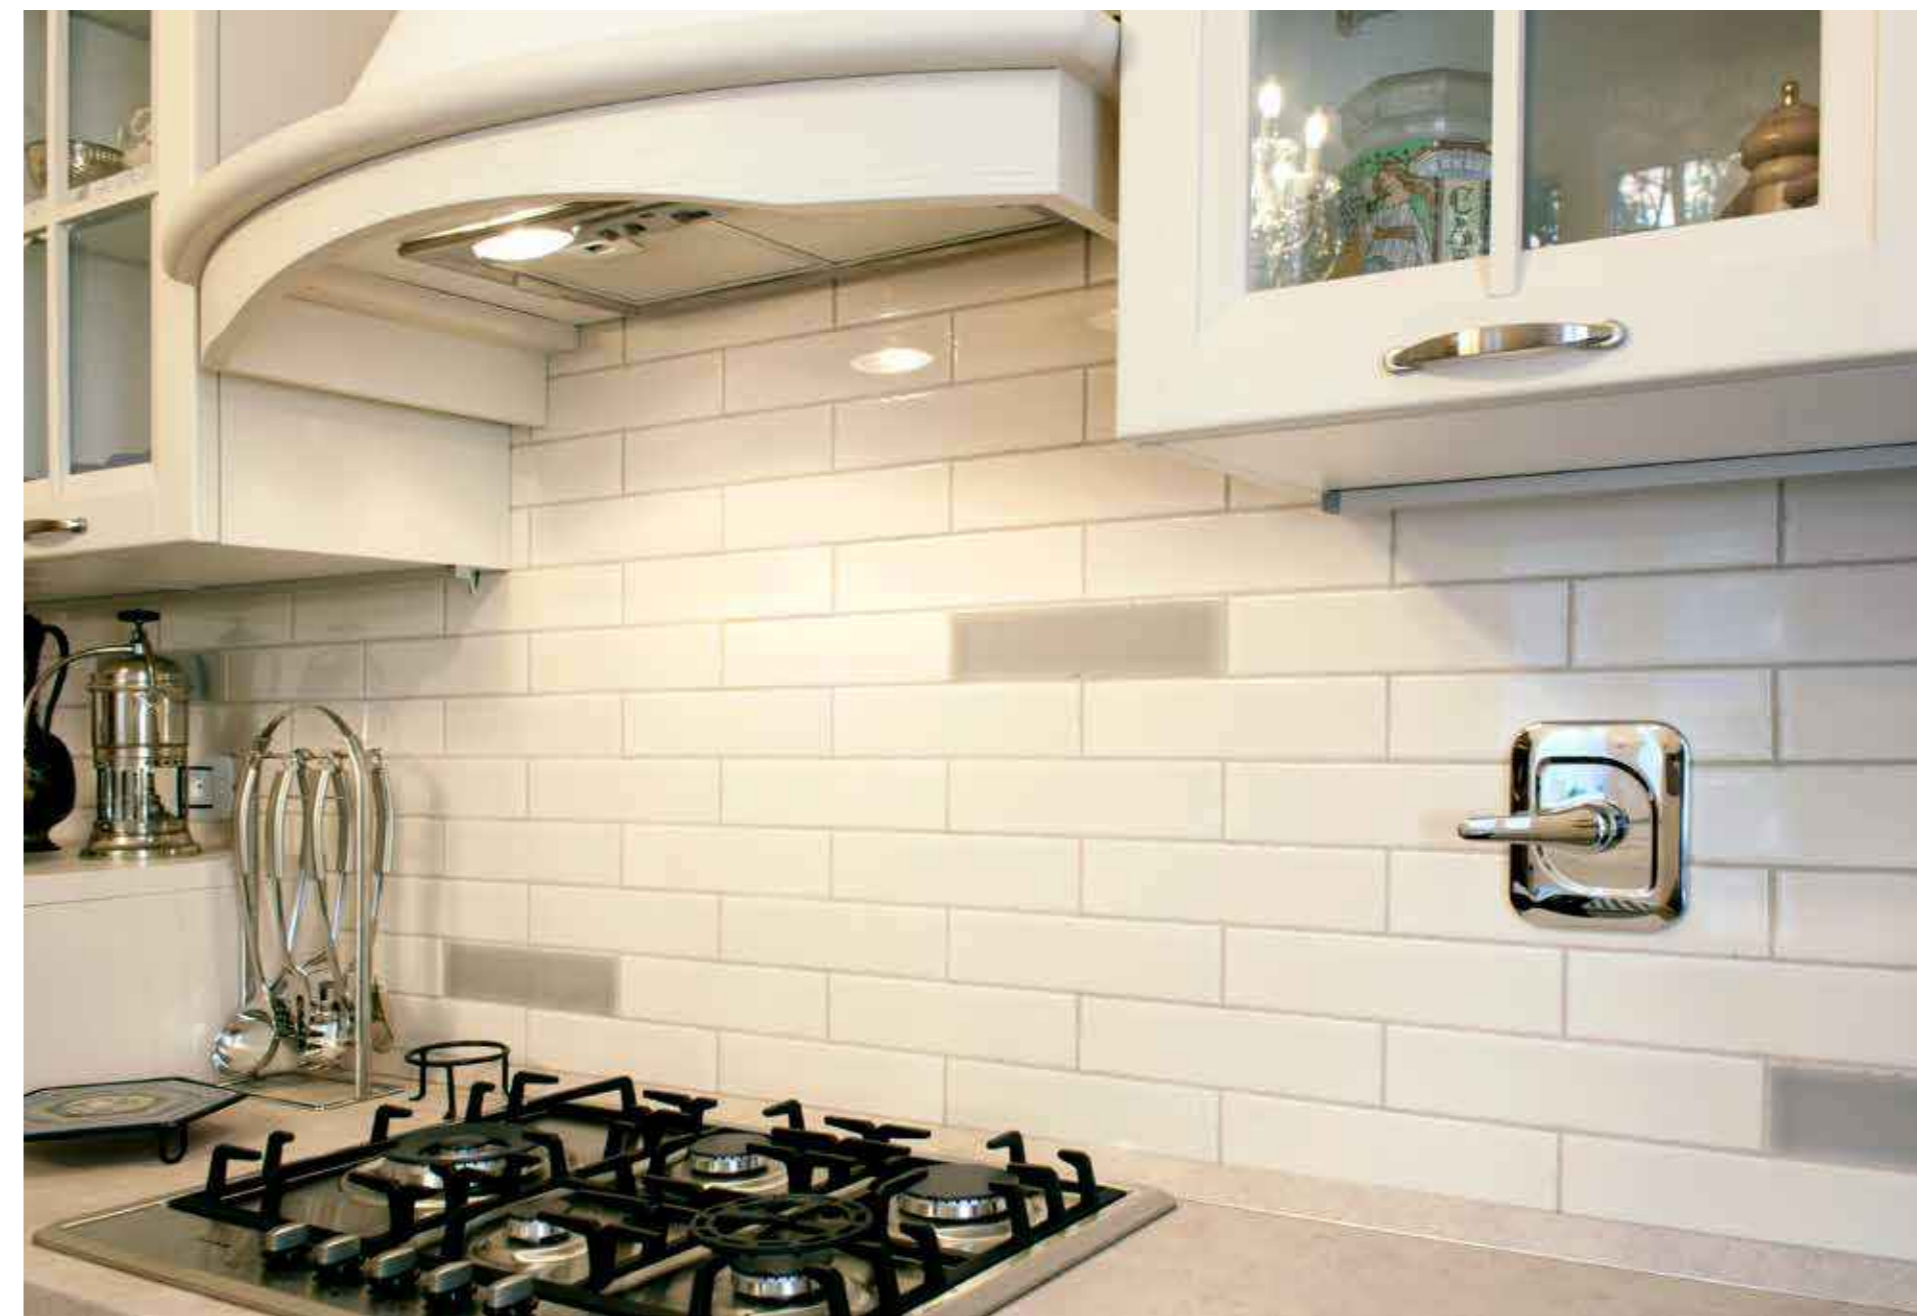

TH 15 Rivestimento / Wall: B600 Sabbia cm 6,5x26 - 2,5"x10"- B610 Perla cm 6,5x26 - 2,5"x10"