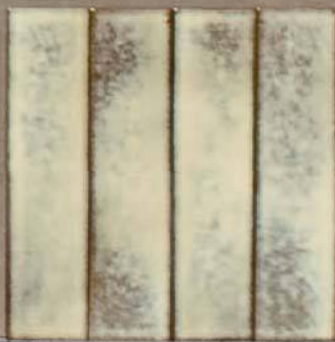

BU01

Cerulean - Bronze

BU02

Cream - Umber
 Bronze - White Shell

BU03

PEZZI SPECIALI
 SPECIAL TRIM PIECES

Quartino cm1x20
 3/8"x8"

BU11	CREAM
BU12	CERULEAN
BU13	UMBER
BU14	BRONZE
BU15	WHITE SHELL
BU16	BRICK COLOR

A pavimento Senio consiglia / As floor Senio recommends: *RAKU*+ **GEO**

GEO ARGILLA

GEO DUNE

GEO TERRA

RAKU CERULEAN

RAKU CREAM

RAKU BRICK COLOR

GEO CARRARA

GEO PIETRA

GEO BAUXITE

GEO ARDESIA

RAKU WHITE SHELL

RAKU UMBER

RAKU BRONZE

A pavimento Senio consiglia / As floor Senio recommends: *RAKU*+meteor

METEOR RUST