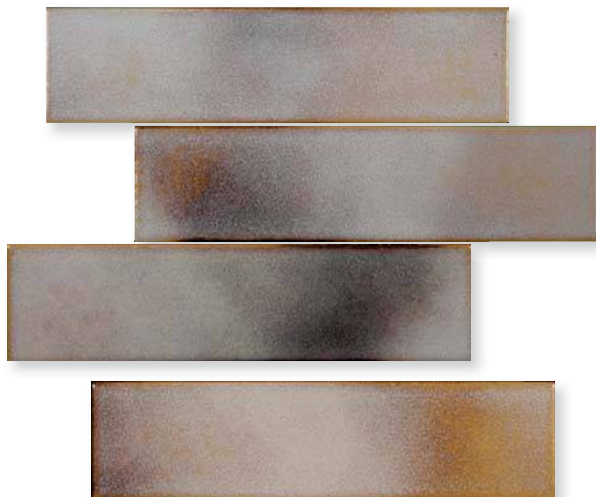

RAKU Brick Color

1 FORMATO

SIZE

cm 6,5x26
2"x10"

B251

PEZZI SPECIALI

SPECIAL TRIM PIECES

Quartino cm1x20

3/8"x8"

1 MOSAICO

MOSAIC

Mosaico su rete cm 26x30

Tessera cm 2x8,5

Mesh mounted Mosaic on net

cm 26x30 - 10"x11,8"

Dot cm 2x8,5 - 3/4"x3,3"