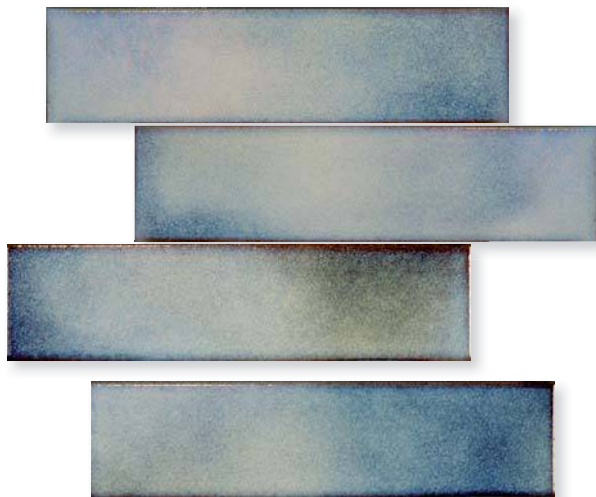

RAKU **BrOnZe**

1 FORMATO

SIZE

cm 6,5x26
2"x10"

B231

PEZZI SPECIALI

SPECIAL TRIM PIECES

Quartino cm1x20

3/8"x8"

1 MOSAICO

MOSAIC

Mosaico su rete cm 26x30

Tessera cm 2x8,5

Mesh mounted Mosaic on net

cm 26x30 - 10"x11,8"

Dot cm 2x8,5 - 3/4"x3,3"